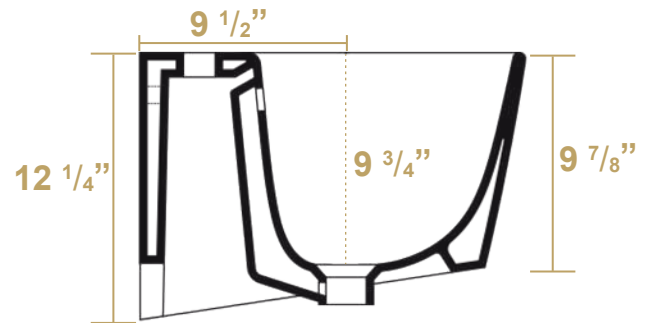

B-DE13

Overall Dimensions

23 5/8" x 17 1/2" x 12 1/4"

Inside Dimensions

19" x 11 1/8" x 9 3/4"

Britannia

LIVE WITH STYLE!

 kitchensource.com