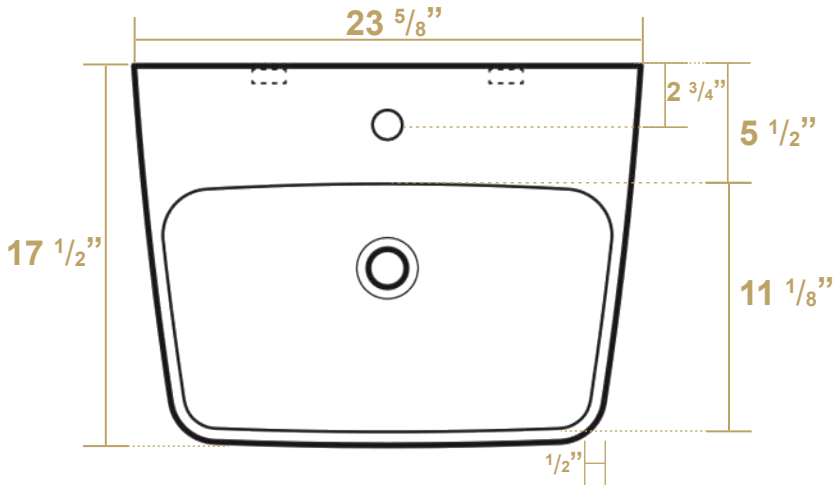

B-DE13

Overall Dimensions

23 5/8" x 17 1/2" x 12 1/4"

Inside Dimensions

19" x 11 1/8" x 9 3/4"

Britannia

LIVE WITH STYLE!

 kitchensource.com