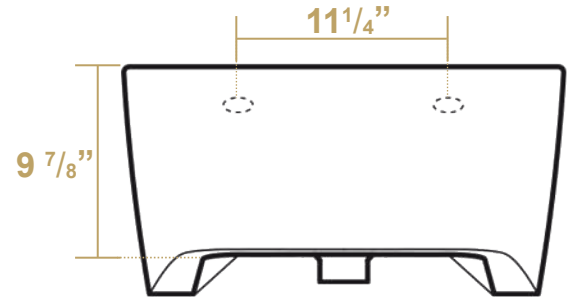

B-DE13

Overall Dimensions

23 5/8" x 17 1/2" x 12 1/4"

Inside Dimensions

19" x 11 1/8" x 9 3/4"

Britannia

LIVE WITH STYLE!

 kitchensource.com