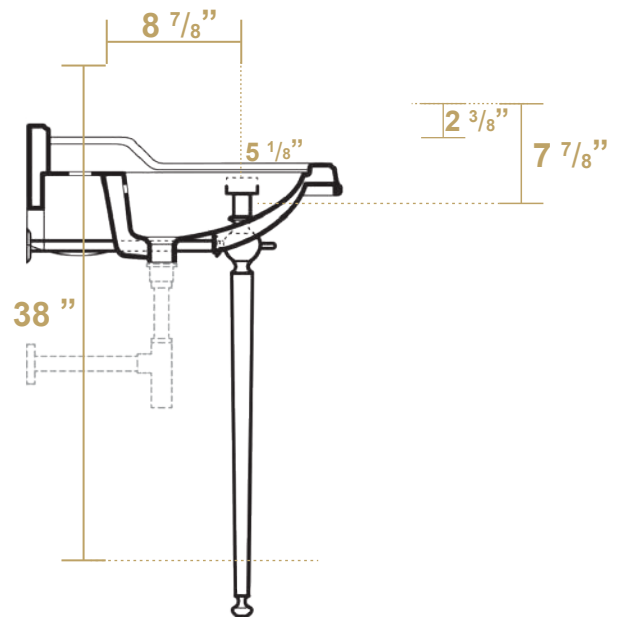

### Overall Dimensions

35" x 22 3/4" x 38"

### Inside Bowl Dimensions

20" x 13 5/8" x 5 1/8"

### Available Hole Drill Options

Single Hole: B-AR864-ARCG1

Three Hole: B-AR864-ARCG1-3

*Britannia*

LIVE WITH STYLE!