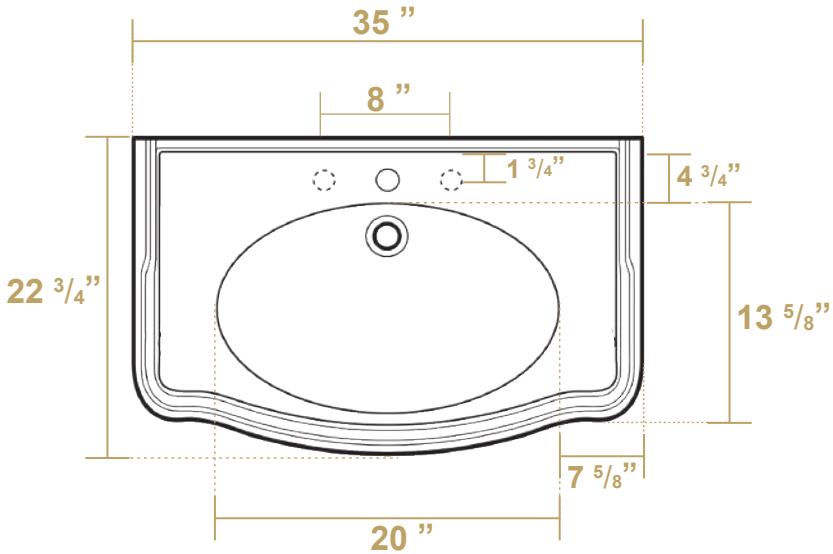

## B-AR864-ARCG1

### Overall Dimensions

35" x 22 3/4" x 38"

### Inside Bowl Dimensions

20" x 13 5/8" x 5 1/8"