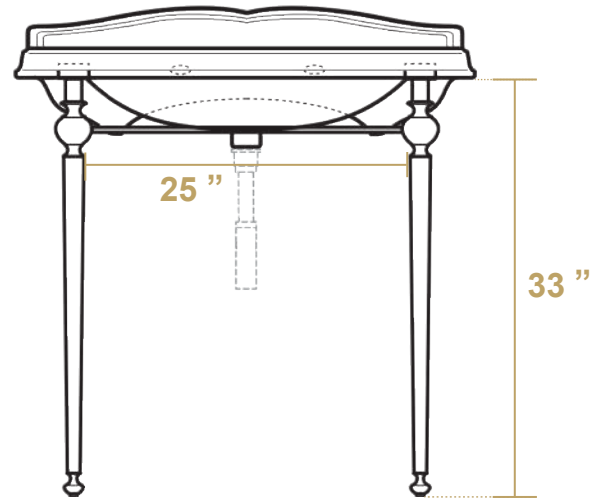

### Overall Dimensions

35" x 22 3/4" x 38"

### Inside Bowl Dimensions

20" x 13 5/8" x 5 1/8"