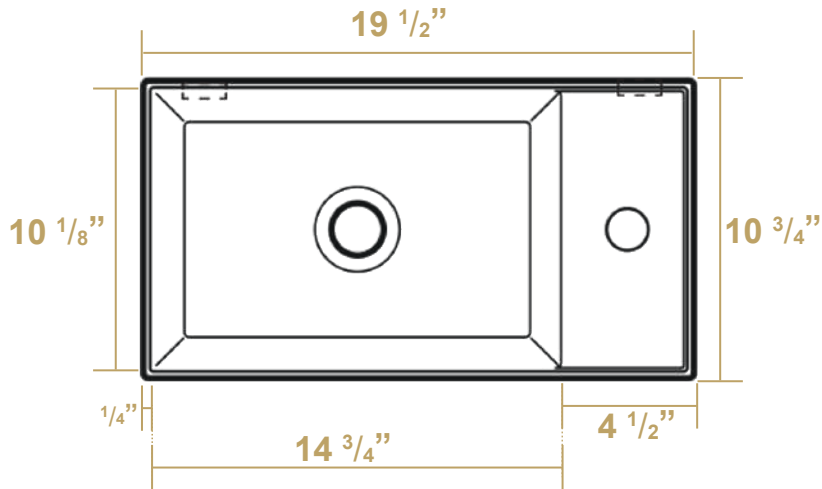

B-AG50

Overall Dimensions

19 1/2" x 10 3/4" x 5 3/8"

Inside Dimensions

14 3/4" x 10 1/8" x 3 3/4"

Britannia

LIVE WITH STYLE!