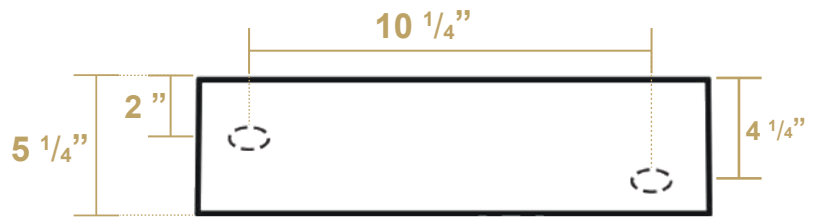

B-AG50

Overall Dimensions

19 1/2" x 10 3/4" x 5 3/8"

Inside Dimensions

14 3/4" x 10 1/8" x 3 3/4"

Britannia

LIVE WITH STYLE!