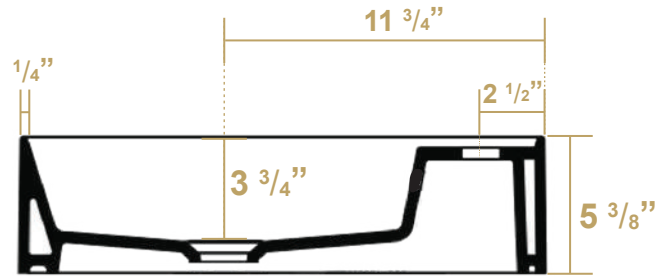

B-AG50

Overall Dimensions

19 1/2" x 10 3/4" x 5 3/8"

Inside Dimensions

14 3/4" x 10 1/8" x 3 3/4"

Britannia

LIVE WITH STYLE!