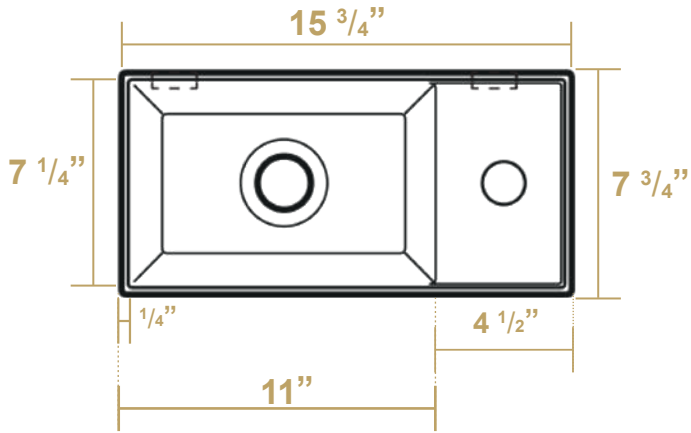

B-AG20

Overall Dimensions

15 3/4" x 7 3/4" x 5 1/4"

Inside Dimensions

11" x 7 1/4" x 4"

Britannia

LIVE WITH STYLE!

kitchensource.com