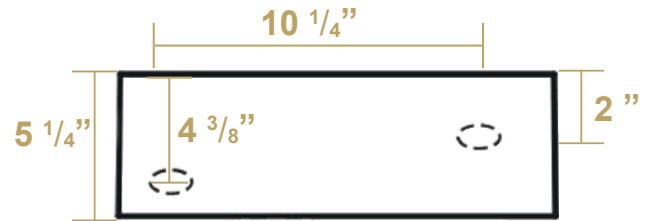

B-AG20

Overall Dimensions

15 3/4" x 7 3/4" x 5 1/4"

Inside Dimensions

11" x 7 1/4" x 4"

Britannia

LIVE WITH STYLE!

kitchensource.com