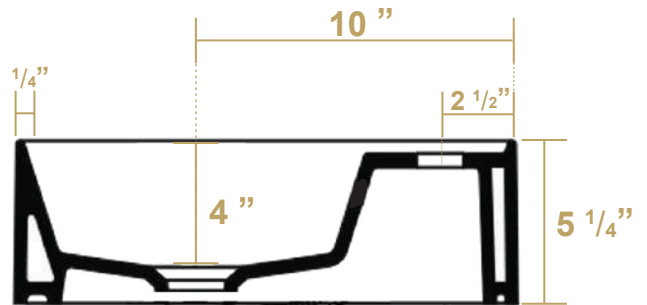

B-AG20

Overall Dimensions

15 3/4" x 7 3/4" x 5 1/4"

Inside Dimensions

11" x 7 1/4" x 4"

Britannia

LIVE WITH STYLE!

kitchensource.com