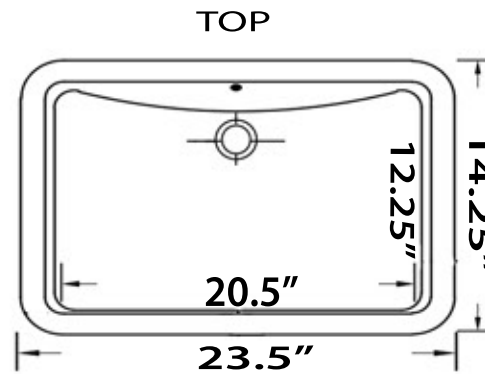

Great Point Collection
Vitreous China Bath Sinks

MODEL:

UM-2112-W

Overall Dimensions	Interior Bowl	Overflow	Height, Depth	Drain Opening
23.5" x 14.5"	20.5" x 12.25"	Yes	7.25", 5.75"	1.75"

FEATURES

- Nominal Dimensions - actual may vary by 1/4"
- Template included
- Vitreous China undermount with porcelain enamel glaze
- Limited Manufacturers Warranty
- With Overflow
- Undermount installation
- cUPC certified