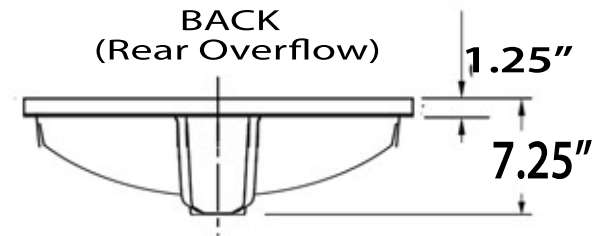

Great Point Collection
Vitreous China Bath Sinks

MODEL:

UM-2112-W

Overall Dimensions	Interior Bowl	Overflow	Height, Depth	Drain Opening
23.5" x 14.5"	20.5" x 12.25"	Yes	7.25", 5.75"	1.75"

FEATURES

- Nominal Dimensions - actual may vary by 1/4"
- Template included
- Vitreous China undermount with porcelain enamel glaze
- Limited Manufacturers Warranty
- With Overflow
- Undermount installation
- cUPC certified