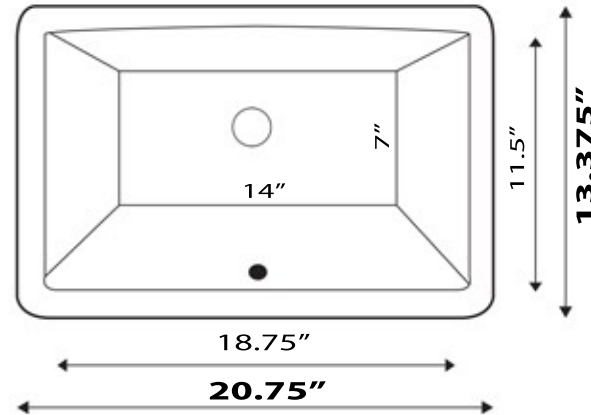

Great Point Collection
Vitreous China Bath Undermount Sinks

MODEL:
UM-19x11-W / UM-19x11-B

QAI LABS
ASME
12.19.2-2013

Exterior Dimensions	Interior Bowl	Interior Depth	Exterior Height	Drain Size
20.75" x 13.375"	18.75" x 11.5" top	5.75"	7.25"	1.75"

FEATURES

- Nominal Dimensions - actual may vary by 1/4"
- Template not included - custom template required
- Vitreous China undermount with porcelain enamel glaze
- Limited Lifetime Manufacturers Warranty
- With Overflow
- Drain is not included with sink
- Drain opening is 1.75" standard US vanity size