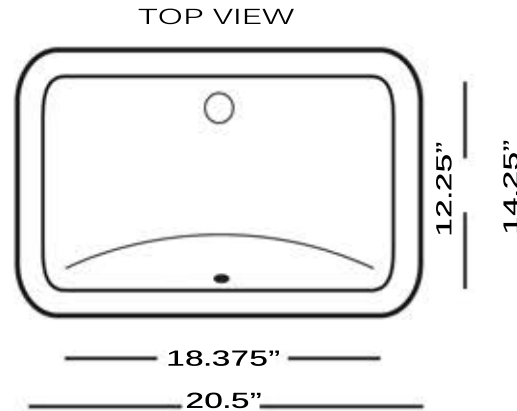

Great Point Collection

Vitreous China Bath Undermount Sinks

MODEL:
UM-18x12-W / UM-18x12-B

Overall Dimensions	Large Bowl	Interior Depth	Exterior Depth	Reverse Model
20.5 x 14.25"	18.375 x 12.25"	6.75"	8"	NA

FEATURES

- Nominal Dimensions - actual may vary by 1/4"
- Template not included - custom template required
- Vitreous China undermount with porcelain enamel glaze
- Limited Manufacturers Warranty
- With Overflow