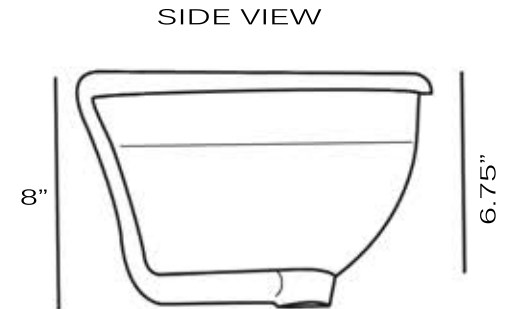

Great Point Collection

Vitreous China Bath Undermount Sinks

MODEL:
UM-18x12-W / UM-18x12-B

Overall Dimensions	Large Bowl	Interior Depth	Exterior Depth	Reverse Model
20.5 x 14.25"	18.375 x 12.25"	6.75"	8"	NA

FEATURES

- Nominal Dimensions - actual may vary by 1/4"
- Template not included - custom template required
- Vitreous China undermount with porcelain enamel glaze
- Limited Manufacturers Warranty
- With Overflow