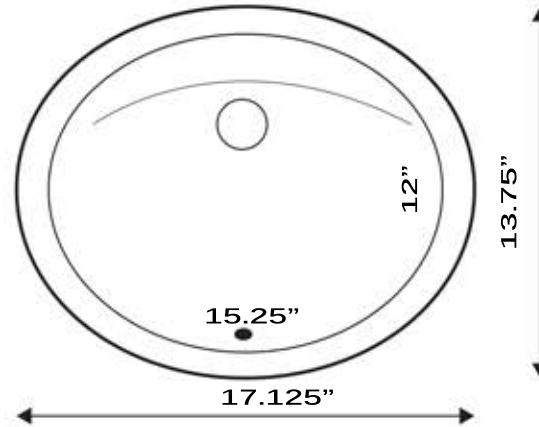

**Great Point Collection**  
 Vitreous China Bath Undermount Sinks

**MODEL:**  
**UM-15x12-W / UM-15x12-B**  
 (SHOWN IN WHITE)

Overall Dimensions	Large Bowl	Small Bowl	Depth	Reverse Model
17.125" x 13.75"	15.25" x 12"	NA	5.5" , 7"	NA

**FEATURES**

- Nominal Dimensions - actual may vary by 1/4"
- Template not included - custom template required
- Vitreous China undermount with porcelain enamel glaze
- Limited Lifetime Manufacturers Warranty
- With Overflow