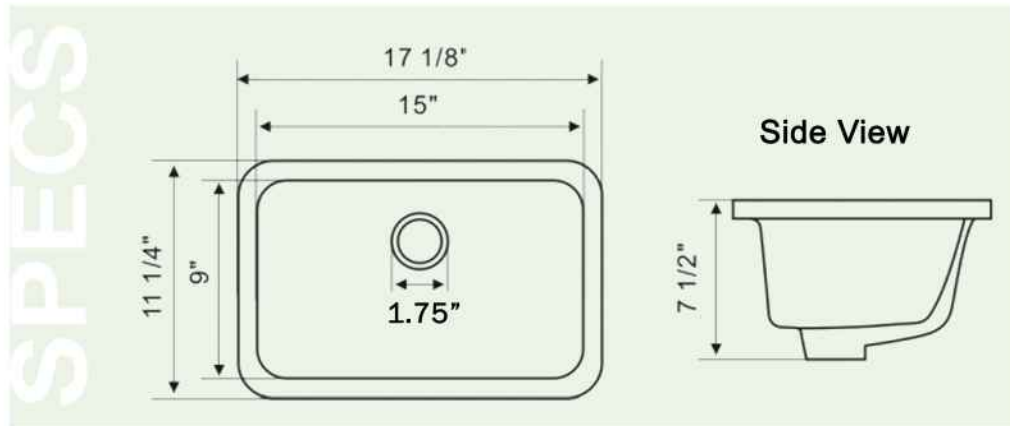

# Great Point Collection

Vitreous China Bath Undermount  
Rectangular White Sink

model:

**UM-159-W**

# Nantucket

S I N K S

**∴kitchensource.com**

1.800.667.8721

OVERALL DIMENSIONS	INTERIOR BOWL	BOWL DEPTH	DRAIN OPENING	OVERFLOW
17.125" x 11.25"	15" x 9"	7.5" (ext.) 6.25" (int.)	1.75" Opening	Yes

## FEATURES:

- Vitreous China undermount with porcelain enamel glaze; easy to clean
- With Overflow
- Limited lifetime manufacturer's warranty
- Fits 21" cabinet base minimum
- 1.75" Standard drain not included
- Nominal Dimensions - actual may vary by 1/4"
- Template and mounting clips included