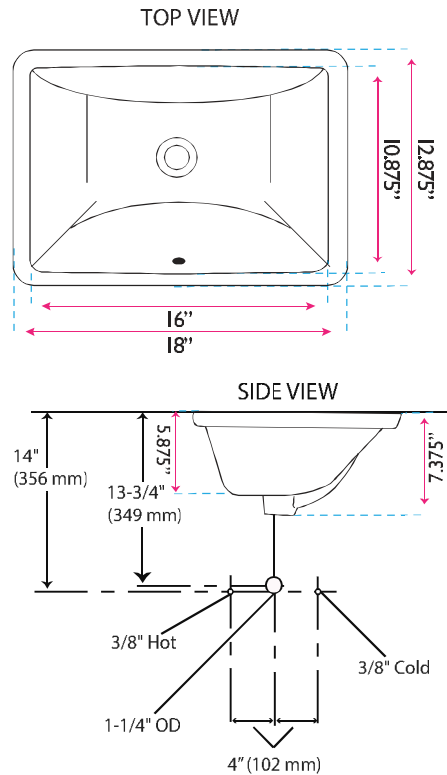

Great Point Collection

Vitreous China Bath Undermount Sinks

MODEL:
UM-16X11-W / UM-16X11-B

CODES/STANDARDS

- Meet ADA guidelines and ANSI A117.1 requirements when countertop is installed 864mm (34") from finished floor and lavatory is installed 47mm (17/8") minimum from front edge.
- Meets and exceeds ASME A112.19.2/CSA B45.1
- Certifications: IAPMO(cUPC), State of Massachusetts

Technical Information

All product dimensions are nominal.

Installation: Undermount
 Bowl area: Length: 16" (406 mm)
 Width: 10 7/8" (276 mm)
 Bowl Depth: 5 7/8" (149 mm)