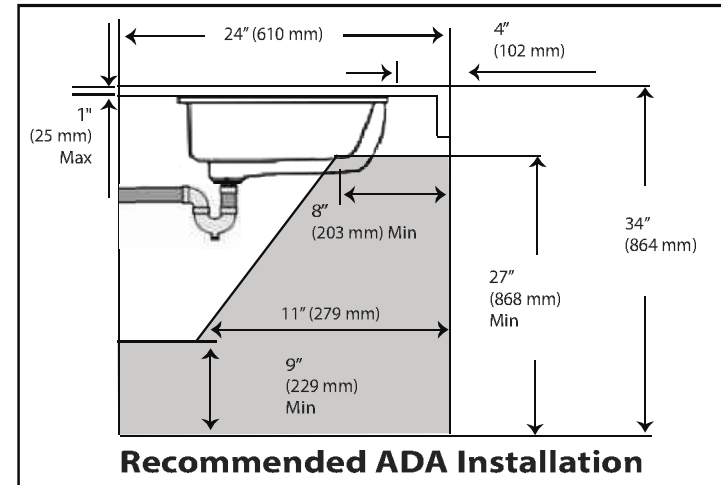

Great Point Collection

Vitreous China Bath Undermount Sinks

MODEL:
UM-16X11-W / UM-16X11-B

CODES/STANDARDS

- Meet ADA guidelines and ANSI A117.1 requirements when countertop is installed 864mm (34") from finished floor and lavatory is installed 47mm (17/8") minimum from front edge.
- Meets and exceeds ASME A112.19.2/CSA B45.1
- Certifications: IAPMO(cUPC), State of Massachusetts

Technical Information

All product dimensions are nominal.

Installation: Undermount
 Bowl area: Length: 16" (406 mm)
 Width: 10 7/8" (276 mm)
 Bowl Depth: 5 7/8" (149 mm)