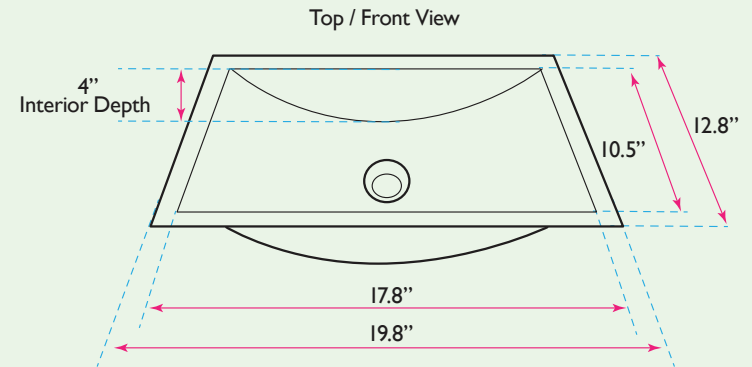

SPECS

OVERALL DIMENSIONS	INTERIOR BOWL	BOWL DEPTH	DRAIN OPENING	OVERFLOW
19.8" x 12.8"	17.8" x 10.5"	4.375"(ext.); 4"(int.)	1.5" Opening	No

FEATURES:

- 18 Gauge Stainless Steel
- No Overflow
- Limited lifetime manufacturer's warranty
- Nominal Dimensions - actual may vary by 1/4"