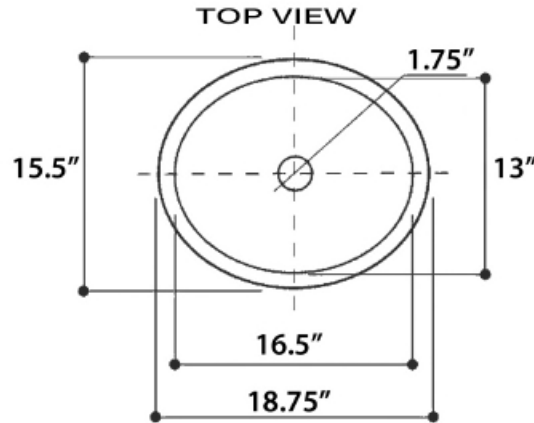

Regatta Collection
Fireclay Bathroom Vanity Sink

MODEL:
RC78340SL "Izola"

Overall Dimensions	Interior Bowl	Interior Depth	Exterior Height	Drain Dimensions
18.75" x 15.5"	16.5" x 13"	6.75"	8"	1.75"

FEATURES

- Genuine Italian Fireclay
- Nominal Dimensions - Actual may vary by 1/4"
- Undermount; Template Not Included
- Enamel Finish with dual platinum leaf bands
- With Overflow
- Made in Italy
- Do not clean with abrasive cleansers or pads
- Limited Warranty For Manufacturer Defects