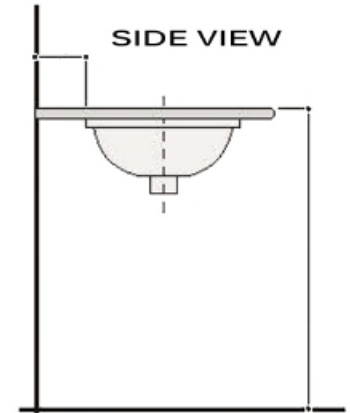

Regatta Collection
Fireclay Bathroom Vanity Sink

MODEL:
RC78340SL "Izola"

Overall Dimensions	Interior Bowl	Interior Depth	Exterior Height	Drain Dimensions
18.75" x 15.5"	16.5" x 13"	6.75"	8"	1.75"

FEATURES

- Genuine Italian Fireclay
- Nominal Dimensions - Actual may vary by 1/4"
- Undermount; Template Not Included
- Enamel Finish with dual platinum leaf bands
- With Overflow
- Made in Italy
- Do not clean with abrasive cleansers or pads
- Limited Warranty For Manufacturer Defects