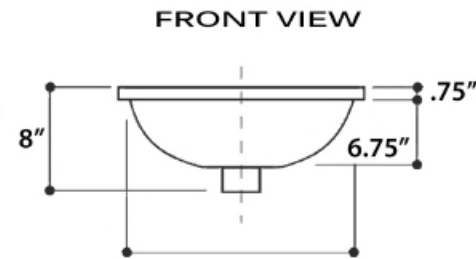

Regatta Collection
Fireclay Bathroom Vanity Sink

MODEL:
RC78340SL "Izola"

Overall Dimensions	Interior Bowl	Interior Depth	Exterior Height	Drain Dimensions
18.75" x 15.5"	16.5" x 13"	6.75"	8"	1.75"

FEATURES

- Genuine Italian Fireclay
- Nominal Dimensions - Actual may vary by 1/4"
- Undermount; Template Not Included
- Enamel Finish with dual platinum leaf bands
- With Overflow
- Made in Italy
- Do not clean with abrasive cleansers or pads
- Limited Warranty For Manufacturer Defects