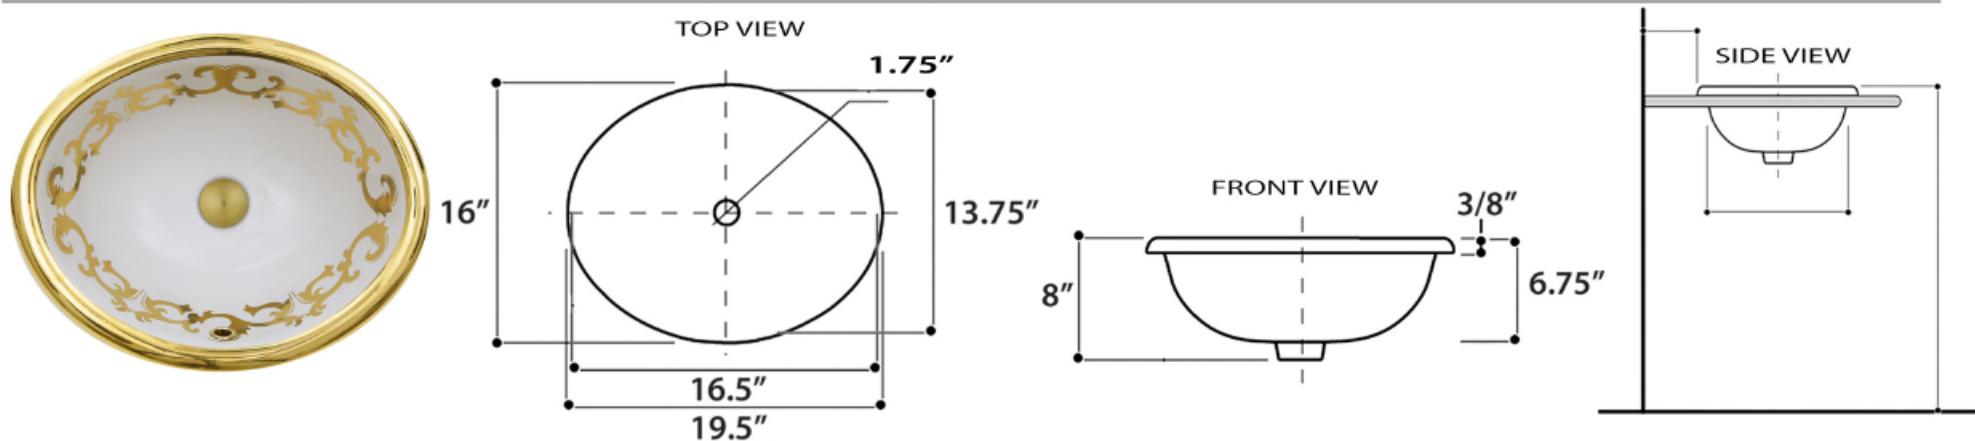

Regatta Collection
Fireclay Bathroom Vanity Sink

MODEL:
RC73240GS "SANREMO"

Overall Dimensions	Interior Bowl	Interior Depth	Exterior Height	Drain Dimensions
19.5" x 16"	16.5" x 13.75"	6.75"	8"	1.75"

FEATURES

- Genuine Italian Fireclay
- Nominal Dimensions - Actual may vary by 1/4"
- Topmount, Template Not Included
- 24k gold leaf and hand-painted 24k gold accents
- With Overflow
- Made in Italy
- Do not clean with abrasive cleansers or pads
- Limited Warranty For Manufacturer Defects