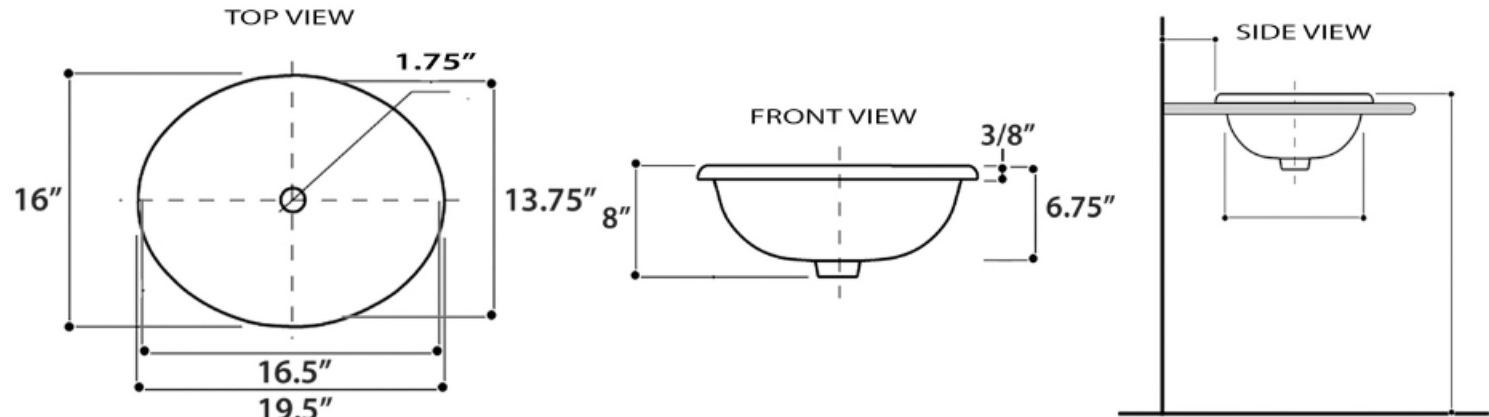

Regatta Collection
Fireclay Bathroom Vanity Sink

MODEL:
RC73240BHY "ST. LOUIS"

Overall Dimensions	Interior Bowl	Interior Depth	Exterior Height	Drain Dimensions
19.5" x 16"	16.5" x 13.75"	6.75"	8"	1.75"

FEATURES

- Genuine Italian Fireclay
- Nominal Dimensions - Actual may vary by 1/4"
- Topmount, Template Not Included
- With Overflow
- Interior bowl design hand-painted
- Made in Italy
- Do not clean with abrasive cleansers or pads
- Limited Warranty For Manufacturer Defects