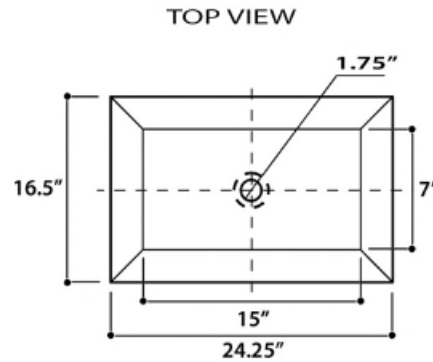

Regatta Collection
Fireclay Bathroom Vanity Sink

MODEL:
RC73040PD "LA MADDALENA"

Overall Dimensions	Interior Bowl	Interior Depth	Exterior Height	Drain Dimensions
24.25" x 16.5"	15" x 7"	5.25"	5.5" overall 3" from counter	1.75"

FEATURES

- Genuine Italian Fireclay
- Nominal Dimensions - Actual may vary by 1/4"
- Semi-recessed vessel mount; Template Not Included
- Hand-painted with genuine platinum
- Decorative pattern on the bowl interior
- No Overflow
- Made in Italy
- Do not clean with abrasive cleansers or pads
- Limited Warranty For Manufacturer Defects