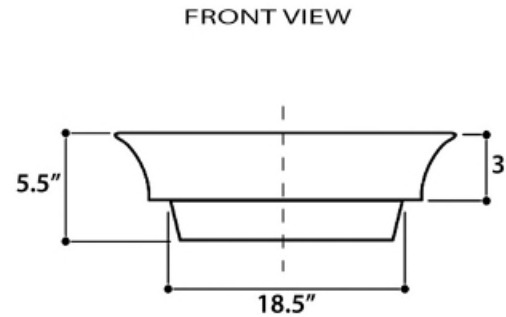

Regatta Collection
Fireclay Bathroom Vanity Sink

MODEL:
RC73040PD "LA MADDALENA"

Overall Dimensions	Interior Bowl	Interior Depth	Exterior Height	Drain Dimensions
24.25" x 16.5"	15" x 7"	5.25"	5.5" overall 3" from counter	1.75"

FEATURES

- Genuine Italian Fireclay
- Nominal Dimensions - Actual may vary by 1/4"
- Semi-recessed vessel mount; Template Not Included
- Hand-painted with genuine platinum
- Decorative pattern on the bowl interior
- No Overflow
- Made in Italy
- Do not clean with abrasive cleansers or pads
- Limited Warranty For Manufacturer Defects