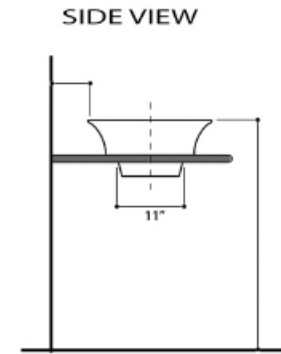

Regatta Collection
Fireclay Bathroom Vanity Sink

MODEL:
RC73040PD "LA MADDALENA"

Overall Dimensions	Interior Bowl	Interior Depth	Exterior Height	Drain Dimensions
24.25" x 16.5"	15" x 7"	5.25"	5.5" overall 3" from counter	1.75"

FEATURES

- Genuine Italian Fireclay
- Nominal Dimensions - Actual may vary by 1/4"
- Semi-recessed vessel mount; Template Not Included
- Hand-painted with genuine platinum
- Decorative pattern on the bowl interior
- No Overflow
- Made in Italy
- Do not clean with abrasive cleansers or pads
- Limited Warranty For Manufacturer Defects