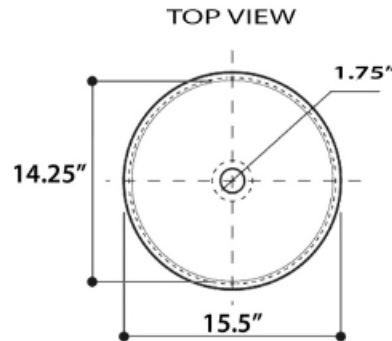

**Regatta Collection**  
Fireclay Bathroom Vanity Sink

**MODEL:**  
**RC72030P "MONTE CARLO"**

Overall Dimensions	Interior Bowl	Interior Depth	Exterior Height	Drain Dimensions
15.5"	14.25"	4.25"	5"	1.75"

**FEATURES**

- Genuine Italian Fireclay
- Nominal Dimensions - Actual may vary by 1/4"
- Vessel mount; Template Not Included
- No Overflow
- Hand-painted with genuine platinum with a "crackled" finish
- Made in Italy
- Do not clean with abrasive cleansers or pads
- Limited Warranty For Manufacturer Defects