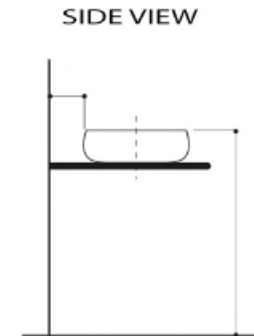

**Regatta Collection**  
Fireclay Bathroom Vanity Sink

**MODEL:**  
**RC72030P "MONTE CARLO"**

Overall Dimensions	Interior Bowl	Interior Depth	Exterior Height	Drain Dimensions
15.5"	14.25"	4.25"	5"	1.75"

**FEATURES**

- Genuine Italian Fireclay
- Nominal Dimensions - Actual may vary by 1/4"
- Vessel mount; Template Not Included
- No Overflow
- Hand-painted with genuine platinum with a "crackled" finish
- Made in Italy
- Do not clean with abrasive cleansers or pads
- Limited Warranty For Manufacturer Defects