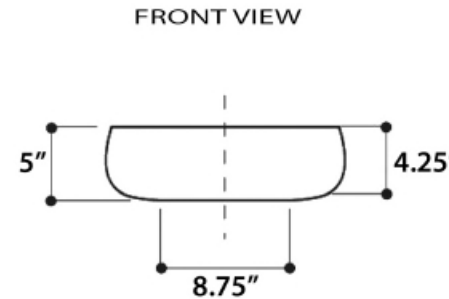

**Regatta Collection**  
Fireclay Bathroom Vanity Sink

**MODEL:**  
**RC72030P "MONTE CARLO"**

Overall Dimensions	Interior Bowl	Interior Depth	Exterior Height	Drain Dimensions
15.5"	14.25"	4.25"	5"	1.75"

**FEATURES**

- Genuine Italian Fireclay
- Nominal Dimensions - Actual may vary by 1/4"
- Vessel mount; Template Not Included
- No Overflow
- Hand-painted with genuine platinum with a "crackled" finish
- Made in Italy
- Do not clean with abrasive cleansers or pads
- Limited Warranty For Manufacturer Defects