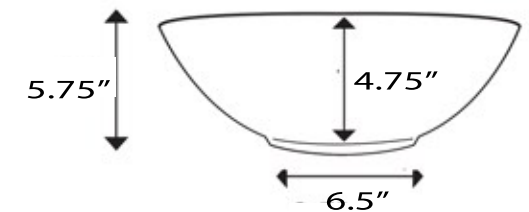

Regatta Collection
Fireclay Bathroom Sink

MODEL:
RC7040GMS-W "Drake"

Nantucket
S I N K S

kitchensource.com
1.800.667.8721

TOP VIEW

FRONT / SIDE VIEW

Exterior Dimensions (Upper)	Exterior Dimensions (Lower)	Interior Dimensions	Exterior/Interior Depth	Drain Dimensions
16.75" Diameter	6.5" Diameter	15.75" Diameter	5.75" / 4.75"	1.75" Opening

FEATURES

- Genuine Italian Fireclay
- Nominal Dimensions - Actual may vary by 1/4"
- Enamel Finish with gold leaf accents
- Without Overflow
- Made in Italy
- Do not clean with abrasive cleansers or pads
- Limited Warranty for Manufacturers Defects