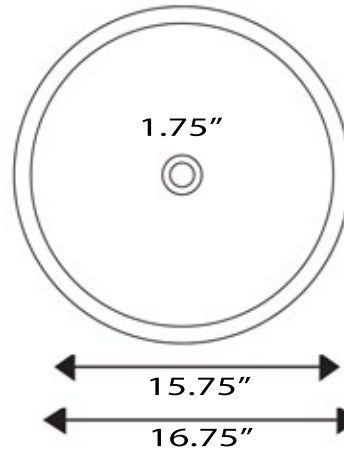

Regatta Collection
Fireclay Bathroom Sink

MODEL:
RC7040GMS-W "Drake"

Nantucket
S I N K S

kitchensource.com
1.800.667.8721

TOP VIEW

FRONT / SIDE VIEW

Exterior Dimensions (Upper)	Exterior Dimensions (Lower)	Interior Dimensions	Exterior/Interior Depth	Drain Dimensions
16.75" Diameter	6.5" Diameter	15.75" Diameter	5.75" / 4.75"	1.75" Opening

FEATURES

- Genuine Italian Fireclay
- Nominal Dimensions - Actual may vary by 1/4"
- Enamel Finish with gold leaf accents
- Without Overflow
- Made in Italy
- Do not clean with abrasive cleansers or pads
- Limited Warranty for Manufacturers Defects