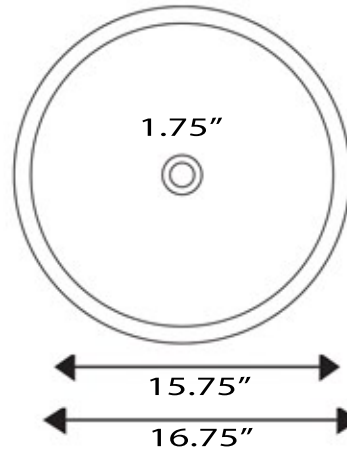

Regatta Collection
Fireclay Bathroom Sink

Nantucket
S I N K S

kitchensource.com

1.800.667.8721

MODEL:
RC7040GMS-MB "Drake"

TOP VIEW

FRONT / SIDE VIEW

| Exterior Dimensions (Upper) | Exterior Dimensions (Lower) | Interior Dimensions | Exterior/Interior Depth | Drain Dimensions |
|-----------------------------|-----------------------------|---------------------|-------------------------|------------------|
| 16.75" Diameter | 6.5" Diameter | 15.75" Diameter | 5.75" / 4.75" | 1.75" Opening |

FEATURES

- Genuine Italian Fireclay
- Nominal Dimensions - Actual may vary by 1/4"
- Enamel Finish with gold leaf accents
- Without Overflow
- Made in Italy
- Do not clean with abrasive cleansers or pads
- Limited Warranty for Manufacturers Defects