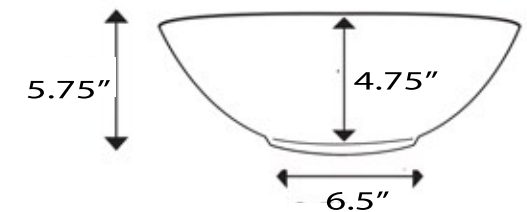

Regatta Collection
Fireclay Bathroom Sink

Nantucket
S I N K S

kitchensource.com

1.800.667.8721

MODEL:
RC7040GMS-MB "Drake"

TOP VIEW

FRONT / SIDE VIEW

| Exterior Dimensions (Upper) | Exterior Dimensions (Lower) | Interior Dimensions | Exterior/Interior Depth | Drain Dimensions |
|-----------------------------|-----------------------------|---------------------|-------------------------|------------------|
| 16.75" Diameter | 6.5" Diameter | 15.75" Diameter | 5.75" / 4.75" | 1.75" Opening |

FEATURES

- Genuine Italian Fireclay
- Nominal Dimensions - Actual may vary by 1/4"
- Enamel Finish with gold leaf accents
- Without Overflow
- Made in Italy
- Do not clean with abrasive cleansers or pads
- Limited Warranty for Manufacturers Defects