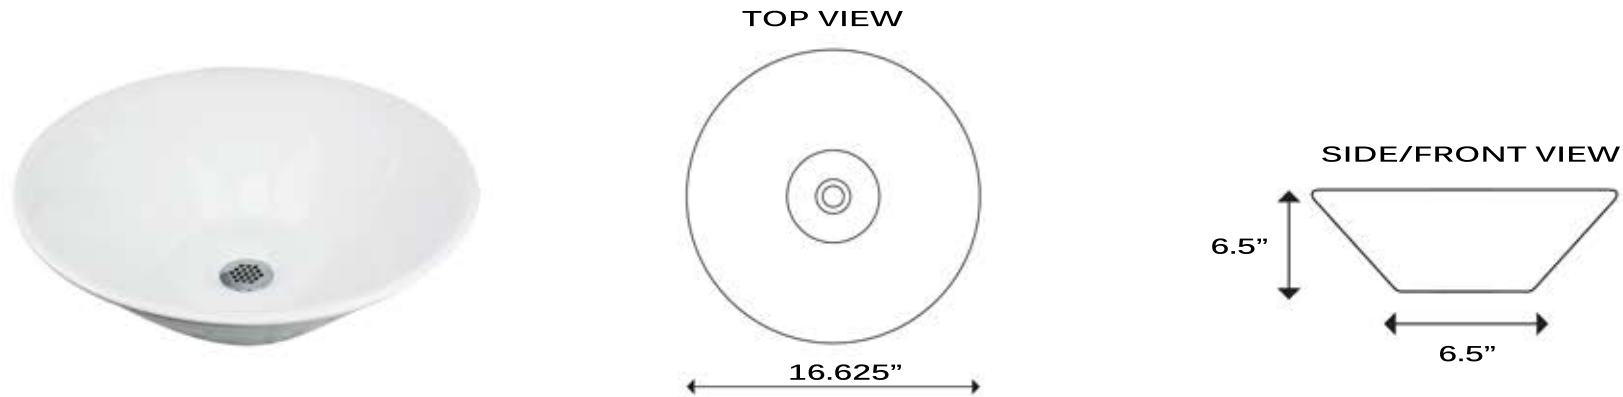

**Brant Point Collection**  
Vitreous China Bath Vessel Sink

**MODEL:  
NSV222**

Overall Dimensions	Large Bowl	Interior Depth	Exterior Depth	Drain Dimensions
16.625" Diameter	15.25" Diameter	6"	6.5"	1.5"

**FEATURES**

- Premium Vitreous China
- Nominal Dimensions - Actual may vary by 1/4"
- Template Not Inculded
- Easy Clean
- White Porcelain Enamel Finish
- No Overflow
- Limited Lifetime Warranty

PROJECT/ NAME: