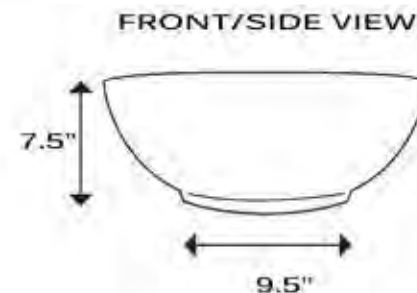

Brant Point Collection
Vitreous China Bath Vessel Sink

**MODEL:
NSV218**

Overall Dimensions	Large Bowl	Interior Depth	Exterior Depth	Drain Dimensions
16.75" Diameter	14.5" Diameter	5.5"	7.5"	1.5"
9" Diameter	8" Diameter			

FEATURES

- Premium Vitreous China
- Nominal Dimensions - Actual may vary by 1/4"
- Template Not Included
- Easy Clean
- White Porcelain Enamel Finish
- With Overflow
- Limited Warranty

PROJECT/ NAME:

ARCHITECT/CONTRACTOR: