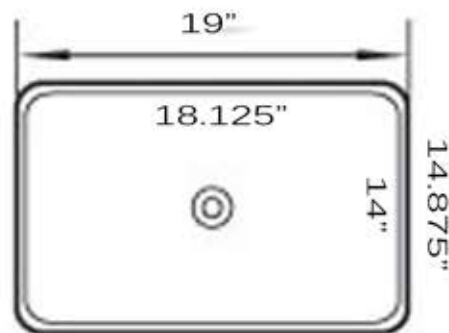

Brant Point Collection

Vitreous China Bath Vessel Sink

MODEL:
NSV105

TOP VIEW

SIDE VIEW

Overall Dimensions	Large Bowl	Interior Depth	Exterior Depth	Drain Dimensions
19" x 14.875"	18.125" x 14"	4.75"	5.25"	1.5"

FEATURES

- Premium Vitreous China
- Nominal Dimensions - Actual may vary by 1/4"
- Template Not Included
- Easy Clean
- White Porcelain Enamel Finish
- No Overflow
- Limited Warranty

PROJECT/ NAME:

ARCHITECT/CONTRACTOR: