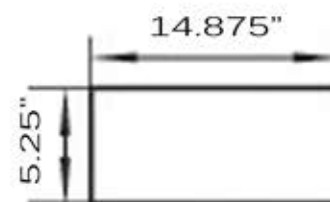

Brant Point Collection

Vitreous China Bath Vessel Sink

MODEL:
NSV105

TOP VIEW

SIDE VIEW

Overall Dimensions	Large Bowl	Interior Depth	Exterior Depth	Drain Dimensions
19" x 14.875"	18.125" x 14"	4.75"	5.25"	1.5"

FEATURES

- Premium Vitreous China
- Nominal Dimensions - Actual may vary by 1/4"
- Template Not Included
- Easy Clean
- White Porcelain Enamel Finish
- No Overflow
- Limited Warranty

PROJECT/ NAME:

ARCHITECT/CONTRACTOR: