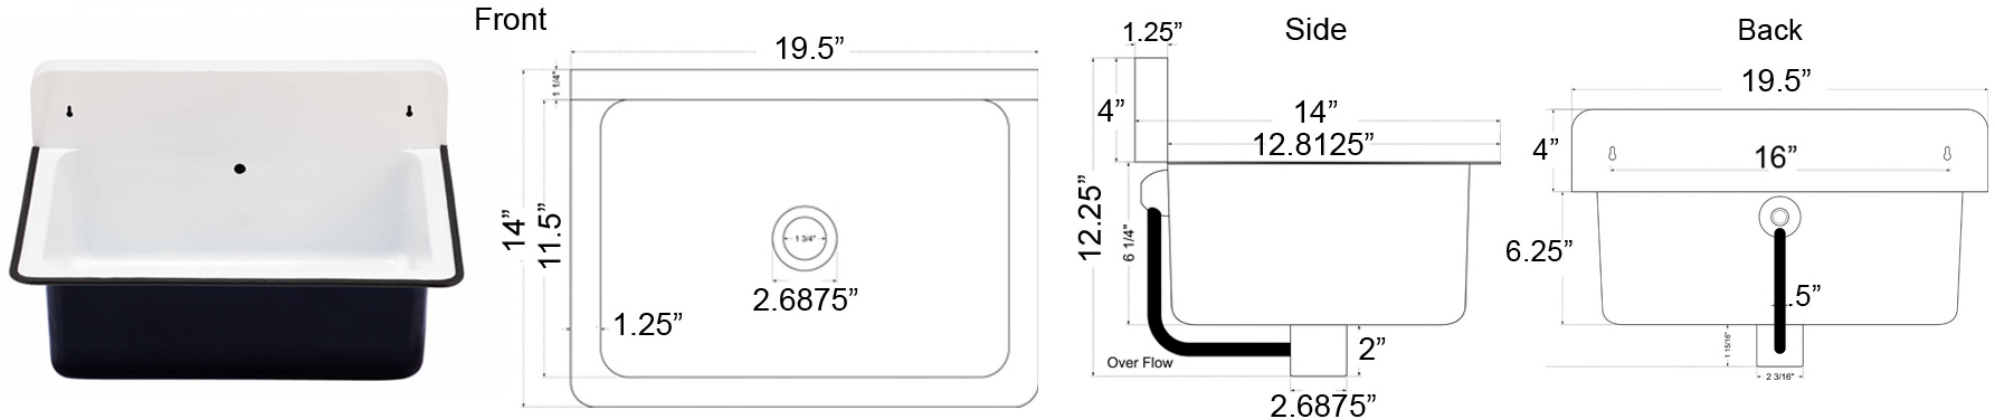

Anchor Collection

Wallmount Iron Bucket Sink - With Overflow

Nantucket

S I N K S

model:

NS-ACBSOF-BLKW

∴kitchensource.com

1.800.667.8721

www.NantucketSinksUSA.com

info@nantucketsinksusa.com

OVERALL DIMENSIONS	INTERIOR BOWL	BOWL DEPTH	DRAIN OPENING	MOUNTING HARDWARE
19.5" x 14" x 12.25"	17" x 11.5"	6.25"	1.75"	2 INCLUDED SCREWS

FEATURES:

- Durable Iron construction
- Powder-coated finish
- Has integral metal overflow
- Hand cut - tolerance +/- .5"
- Includes mounting hardware
- 4" high back splash
- No pre-cut faucet hole(s)
- Drain and Faucet are not included with sink
- Takes standard umbrella drain with overflow