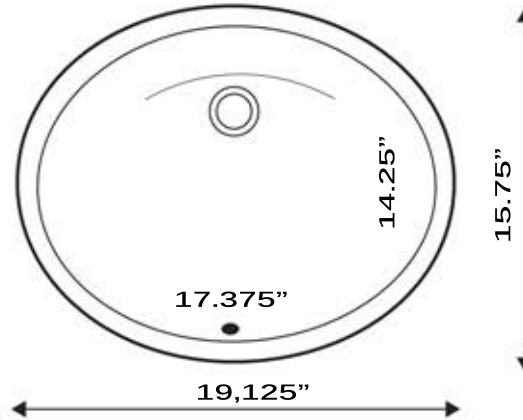

## Vitreous China Bath Undermount Sinks

**MODEL:**  
**GB-17x14-W**

UNDERSIDE

Overall Dimensions	Large Bowl	Small Bowl	Depth	Reverse Model
19.125" x 15.75"	17.375 x 14.25"	NA	6.75" , 8.125"	NA

### FEATURES

- Nominal Dimensions - actual may vary by 1/4"
- Template not included - custom template required
- Vitreous China undermount with porcelain enamel glaze
- Limited Lifetime Manufacturers Warranty
- With Overflow