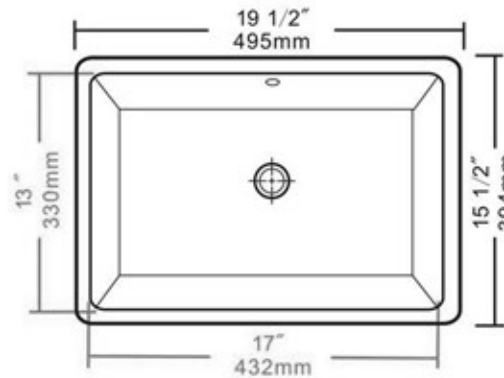

Great Point Collection
Vitreous China Bath Undermount Sinks

MODEL:
GB-17x13-W

Overall Dimensions	Interior Dimensions	Exterior Height	Depth	Drain Dimension
19.5 x 15.5"	17 x 13"	7.25"	5"	1.5"

FEATURES

- Glazed bottom, underside
- Template included
- Vitreous China undermount with porcelain enamel glaze
- Limited Manufacturers Warranty
- With Overflow

PROJECT/ NAME:

ARCHITECT/CONTRACTOR:

MODEL:

JOB NOTES:

* Nominal Dimensions - Actual may vary by 1/4"