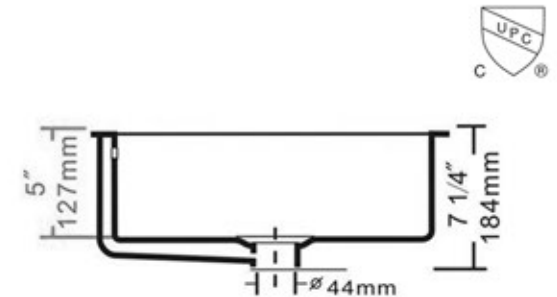

Great Point Collection
Vitreous China Bath Undermount Sinks

MODEL:
GB-17x13-W

Overall Dimensions	Interior Dimensions	Exterior Height	Depth	Drain Dimension
19.5 x 15.5"	17 x 13"	7.25"	5"	1.5"

FEATURES

- Glazed bottom, underside
- Template included
- Vitreous China undermount with porcelain enamel glaze
- Limited Manufacturers Warranty
- With Overflow

PROJECT/ NAME:

ARCHITECT/CONTRACTOR:

MODEL:

JOB NOTES:

* Nominal Dimensions - Actual may vary by 1/4"