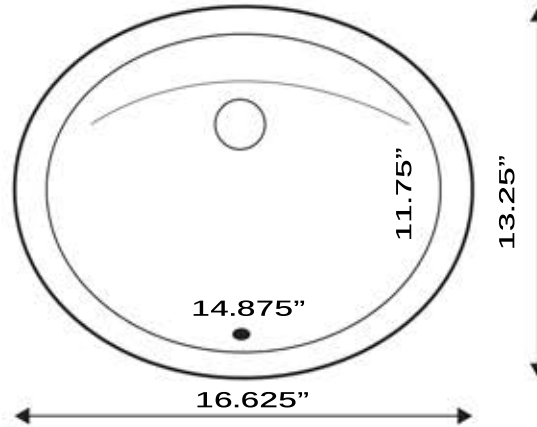

**Nantucket**  
S I N K S

**Great Point Collection**  
Vitreous China Bath Undermount Sinks

**MODEL:**  
**GB-15x12-W**

UNDERSIDE

Overall Dimensions	Large Bowl	Small Bowl	Depth	Reverse Model
16.625" x 13.25"	14.875" x 11.75"	NA	6.25" , 7.5"	NA

**FEATURES**

- Nominal Dimensions - actual may vary by 1/4"
- Template not included - custom template required
- Vitreous China undermount with porcelain enamel glaze
- Limited Lifetime Manufacturers Warranty
- With Overflow