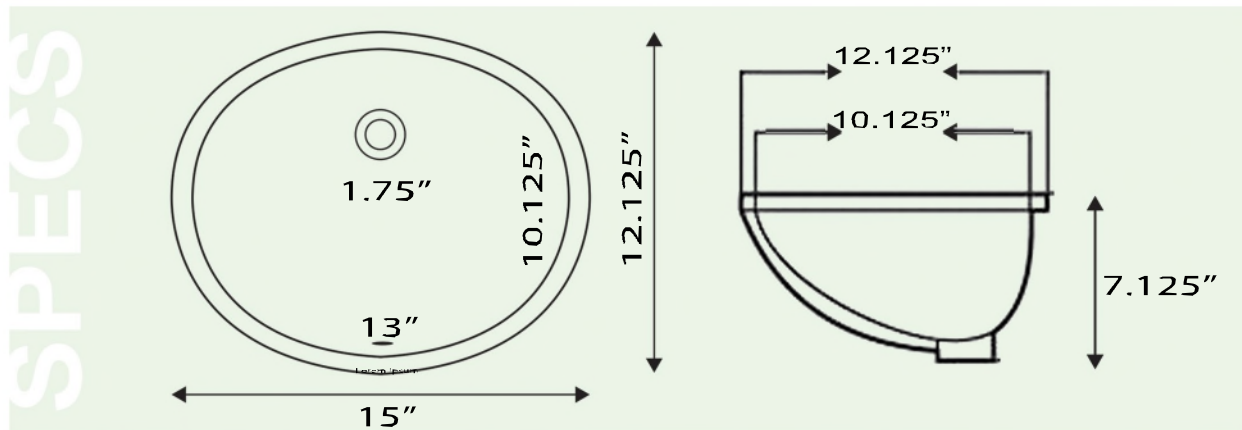

Great Point Collection

Vitreous China Bath Undermount
White Oval Sink with Glazed Bottom

Nantucket

S I N K S

●●kitchensource.com

☎ 1.800.667.8721

MODEL:

GB-13X10-W

OVERALL DIMENSIONS	INTERIOR BOWL	DRAIN OPENING	BOWL DEPTH	OVERFLOW
15" x 12.125"	13" x 10.125"	1.75"	6.125, 7.125"	Yes

FEATURES:

- Vitreous China undermount with porcelain enamel glaze; easy to clean
- With Overflow - Drain not included
- Limited lifetime manufacturer's warranty
- Fits a 17" cabinet base minimum
- 1.75" Standard drain not included
- Nominal Dimensions - actual may vary by 1/4"
- Template not included - custom template required