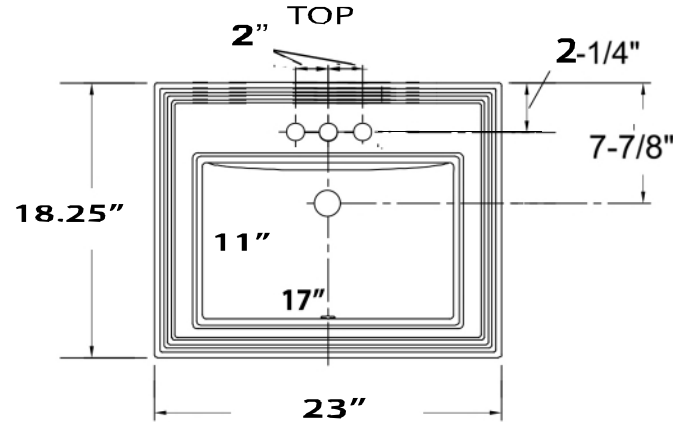

Great Point Collection

Premium Ceramic Vitreous China Drop-In Sink
4-Inch Spread Faucet Holes

Nantucket
S I N K S

://kitchensource.com

1.800.667.8721

MODEL:

DI-2418-R4

Overall Dimensions	Interior Basin	Overflow	Height, Depth	Drain Dimension
23" x 18.25"	17" x 11"	Yes	8.75", 5.25"	1.75" standard

FEATURES

- Vitreous china, self-rimming top mount sink
- Nominal Dimensions, actual may vary by up to .25"
- Glazed Enamel Finish
- Cut out template provided
- Drain Opening is Standard 1.75" - Drain not included
- Certifications ; ASME A112.19.2-3013, cUPC
- 4 Inch Spread Faucet holes (1.375" diameter each)
- Limited Lifetime Manufacturers Warranty