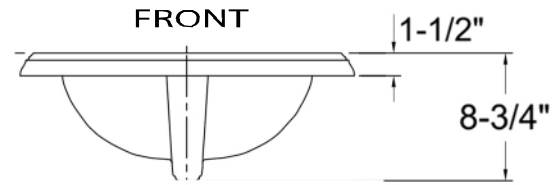

Great Point Collection

Premium Ceramic Vitreous China Drop-In Sink
4-Inch Spread Faucet Holes

Nantucket
S I N K S

://kitchensource.com

1.800.667.8721

MODEL:

DI-2418-R4

Overall Dimensions	Interior Basin	Overflow	Height, Depth	Drain Dimension
23" x 18.25"	17" x 11"	Yes	8.75", 5.25"	1.75" standard

FEATURES

- Vitreous china, self-rimming top mount sink
- Nominal Dimensions, actual may vary by up to .25"
- Glazed Enamel Finish
- Cut out template provided
- Drain Opening is Standard 1.75" - Drain not included
- Certifications ; ASME A112.19.2-3013, cUPC
- 4 Inch Spread Faucet holes (1.375" diameter each)
- Limited Lifetime Manufacturers Warranty