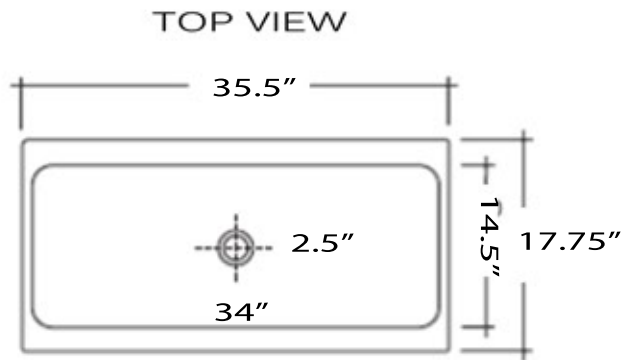

**Brant Point Collection**  
Fireclay Bath Vessel Sink

**MODEL:**  
**Canal35-90**

Overall Dimensions	Interior Bowl	Interior Depth	Exterior Height	Drain Dimensions
35.5" x 17.75"	34" x 14.5"	7"	7.875"	2.5"