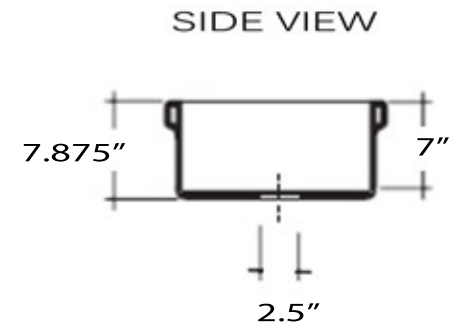

**Brant Point Collection**  
Fireclay Bath Vessel Sink

**MODEL:**  
**Canal35-90**

Overall Dimensions	Interior Bowl	Interior Depth	Exterior Height	Drain Dimensions
35.5" x 17.75"	34" x 14.5"	7"	7.875"	2.5"