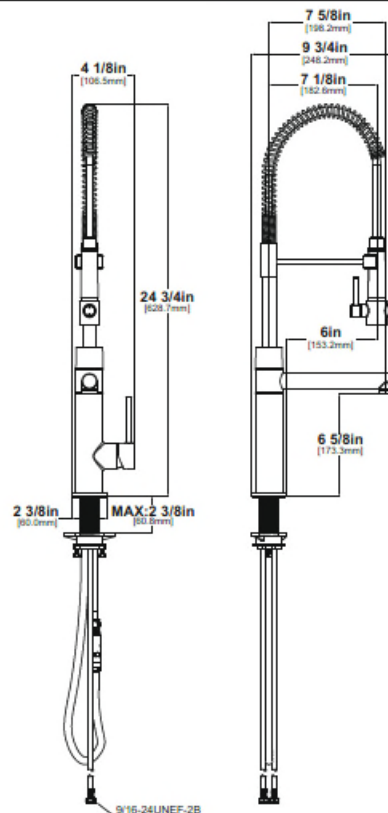

Kräus®

SPECIFICATION SHEET

Material

Body: Brass
Waterway: Hybrid

Spout

Swivel: 360
Design: Commercial Spring

Cartridge

Type: Ceramic
Size: 25mm
Style: Lever

Mounting

Holes: 1 Hole
Type: Aluminum nut & Steel Screw

Waterlines

Type : Lead Free
Length: 26"
Connections: 3/8"
Materials: Braided Nylon
Factory Installed

Aerator

Name: Honeycomb Laminar
Flow rate: 1.8gpm(6.8L/min)@60psi

Dimensions

Overall Height: 24 3/8"
Spout Height: 6 5/8"
Spout Reach: 7 5/8"

Accessories Included

Hex Wrench
2.2GPM Flow Restrictor

Codes/Standards: Meets ASME A112.18.1/CSA B125.1, NSF/ANSI Standard 61 certified by IAPMO, NSF/ANSI Standard 372 certified by IAPMO, CEC,DOE,ADA