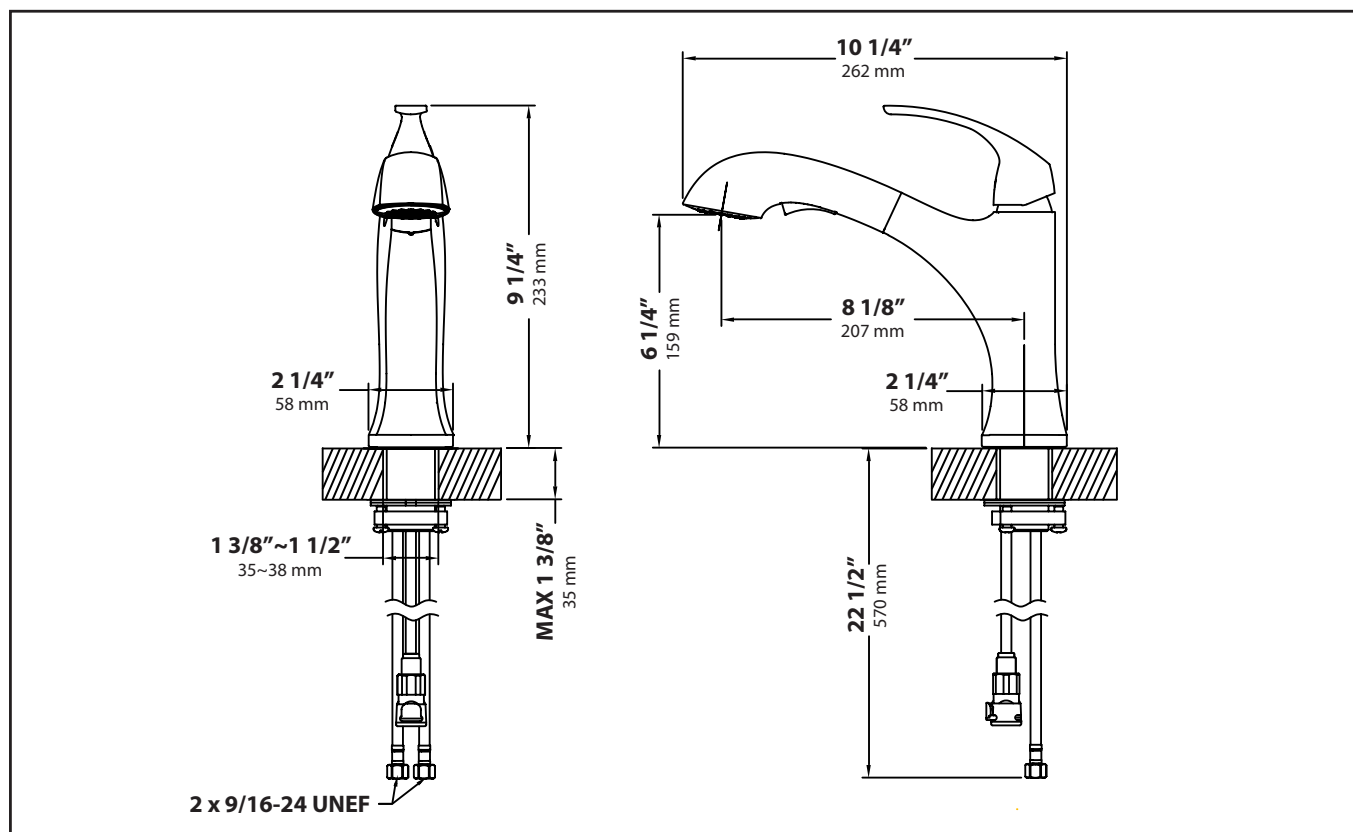

Swivel: 120°
Design: Full Body
Pull Down

Sprayhead

Flow Rate: 1.8 gpm (6.8L/min) @ 60 psi
Aerator: Honeycomb
Function: Spray/Stream
Nozzles: Easy Clean Rubber Nozzles
Docking: Secure

Cartridge

Type: Ceramic
Size: 25mm
Style: Lever

Mounting

Holes: 1 - 3 Holes
Type: Brass Nut

Waterlines

Length : 24"
Flexible
Connections: 3/8"
Materials: Braided Nylon Included

Dimensions

Overall Height: 9 1/4"
Spout Height: 6 1/4"
Spout Reach: 8 1/8"

Accessories Included

Weight, Hex Wrench

Codes/Standards: cUPC ASME A112.18.1/CSA B125.1, NSF/ANSI Standard 61 certified by IAPMO, NSF/ANSI Standard 372 certified by IAPMO, MASS, CEC, DOE, ADA

REV. August 8, 2018