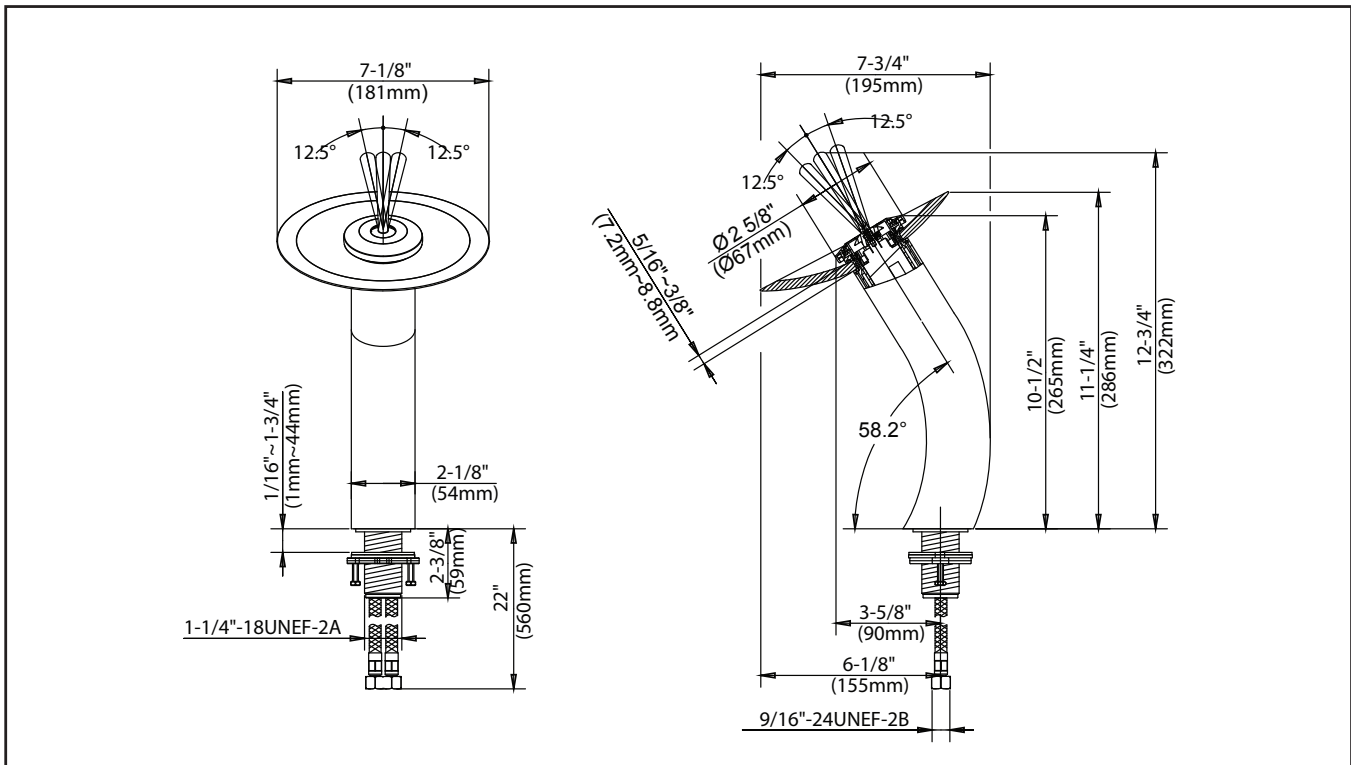

Brand: Gear
Size: 35mm
Style: Lever

Mounting

Holes: 1 Hole
Type: Brass Nut

Waterlines

Type : Neoperl
Flexible
Connections: 3/8"
Materials: Braided Nylon
Included
Factory Installed

Flow Regulator

Brand: Neoperl
Name: MR05
Flow Rate: 2.2gpm (8.3L/min) @ 60 psi

Dimensions

Faucet Dimensions: 12 3/4" x 6 1/8" x 2 1/8"

Accessories Included

Hex Wrench

Optional Accessories

PU-10, PU-15
PU-12

Kraus Limited Lifetime Warranty

Codes/Standards: Meets ASME A112.18.1/CSA B125.1, NSF/ANSI Standard 61 certified by IAPMO, NSF/ANSI Standard 372 certified by IAPMO, ADA