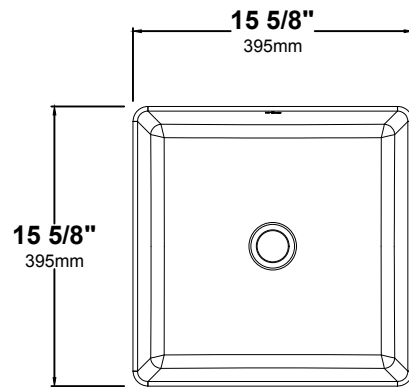

### FEATURES

- Vitreous China
- Square Vessel Sink
- Without Overflow
- 1 3/4" Drain Hole Size
- 15 5/8" x 15 5/8" x 5 1/8"

### NOMINAL DIMENSIONS

Sink Length	Sink Width	Sink Height	Drain
15 5/8"	15 5/8"	5 1/8"	1 3/4"

**TOP VIEW**

**FRONT VIEW**