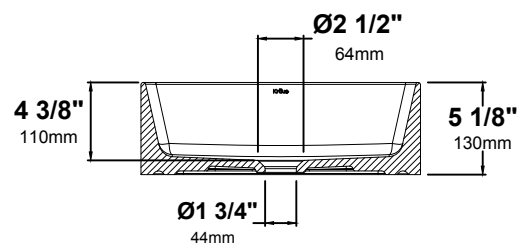

### NOMINAL DIMENSIONS

Sink Length	Sink Width	Sink Height	Drain
15 5/8"	15 5/8"	5 1/8"	1 3/4"

**TOP VIEW**

**FRONT VIEW**