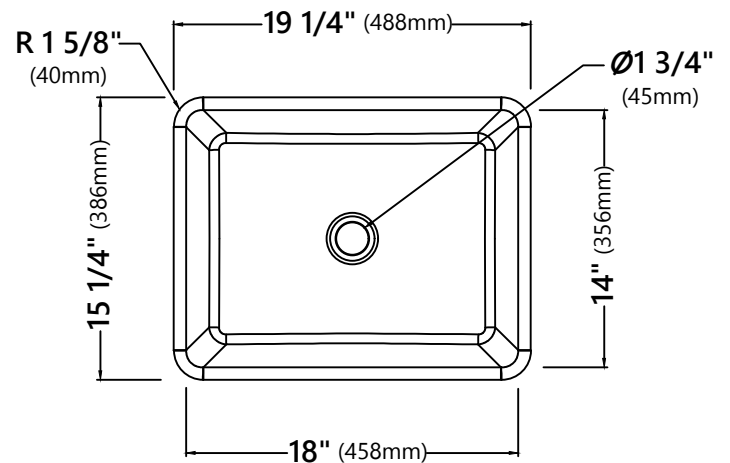

KCV-121

White Rectangular Ceramic Bathroom Sink

Sink Dimensions

Overall Dimensions: 19 1/4" x 15 1/4" x 5 3/8"

Bowl Dimensions: 18" x 14"

Sink Depth: 4 3/8"

Features

- Vitreous China
- Rectangular Vessel Sink
- 1 3/4" Drain Hole Size
- Without Overflow

Available Colors

- Gloss White

Optional Accessories

- Pop-Up Drain PU-10
- Grid Drain PU-12

CODES/STANDARDS:

Product Certification

cUPC
ADA

Warranty

Kraus Limited Lifetime Warranty