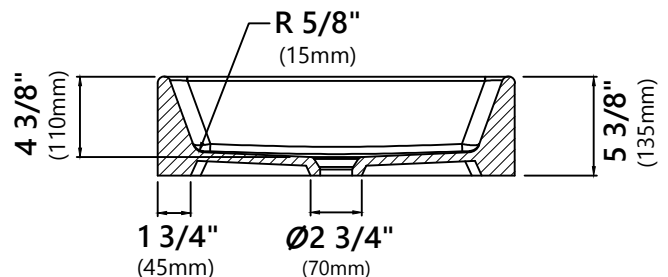

KCV-121

White Rectangular Ceramic Bathroom Sink

Sink Dimensions

Overall Dimensions: 19 1/4" x 15 1/4" x 5 3/8"

Bowl Dimensions: 18" x 14"

Sink Depth: 4 3/8"

Features

- Vitreous China
- Rectangular Vessel Sink
- 1 3/4" Drain Hole Size
- Without Overflow

Available Colors

- Gloss White

Optional Accessories

- Pop-Up Drain PU-10
- Grid Drain PU-12

CODES/STANDARDS:

Product Certification

cUPC
ADA

Warranty

Kraus Limited Lifetime Warranty