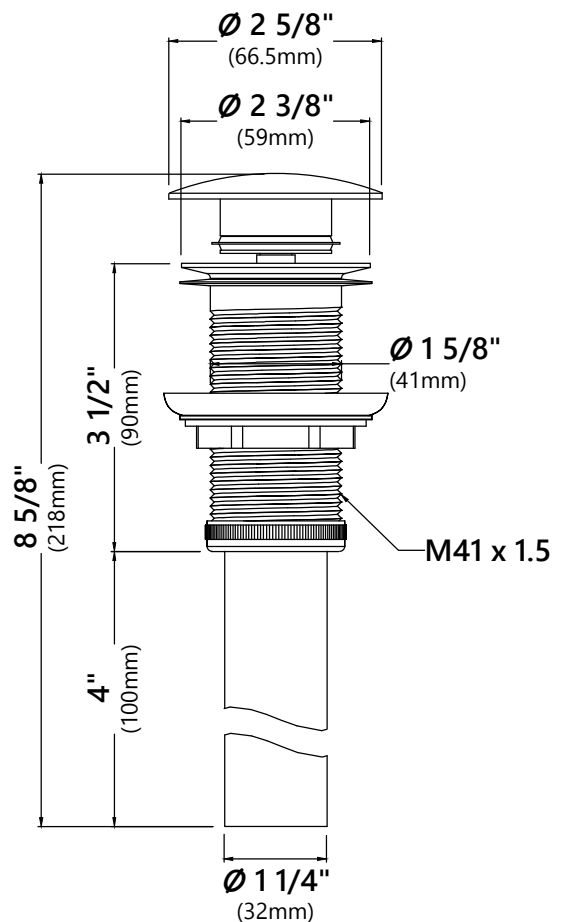

Warranty

Kraus Limited Lifetime Warranty

REV. September 23, 2019