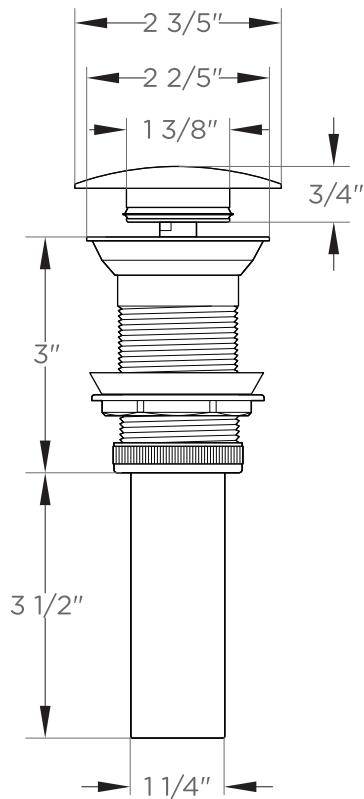

# FPU1240

Pop-Up Drain without Overflow

### DIMENSIONS:

### FEATURES:

- Pop-up Body Without Overflow included.
- Solid Brass Body.
- Pop-up Cap in Chrome/Brushed Nickel included.
- For sinks Without Overflow.
- Drain Size 1 1/4".
- Manufactured from 100% Lead-Free Brass.
- All rubber gaskets required for the installation are included with the kit.