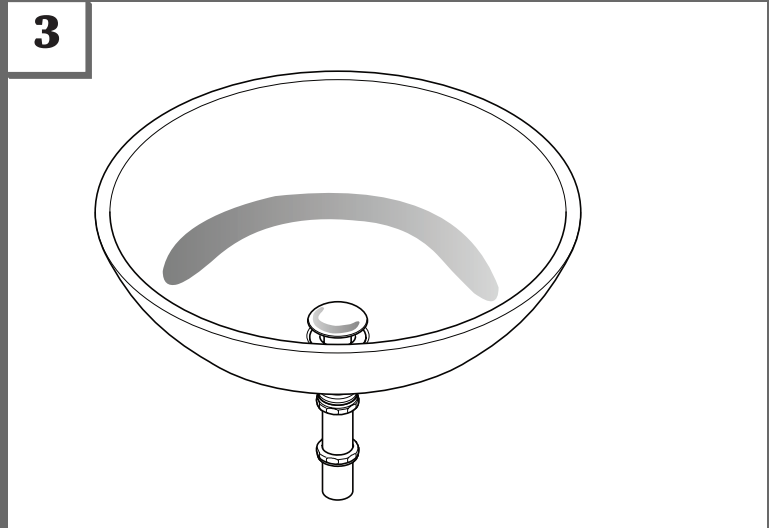

POP-UP INSTALLATION INSTRUCTIONS

PARTS LIST

kitchensource.com
1.800.667.8721