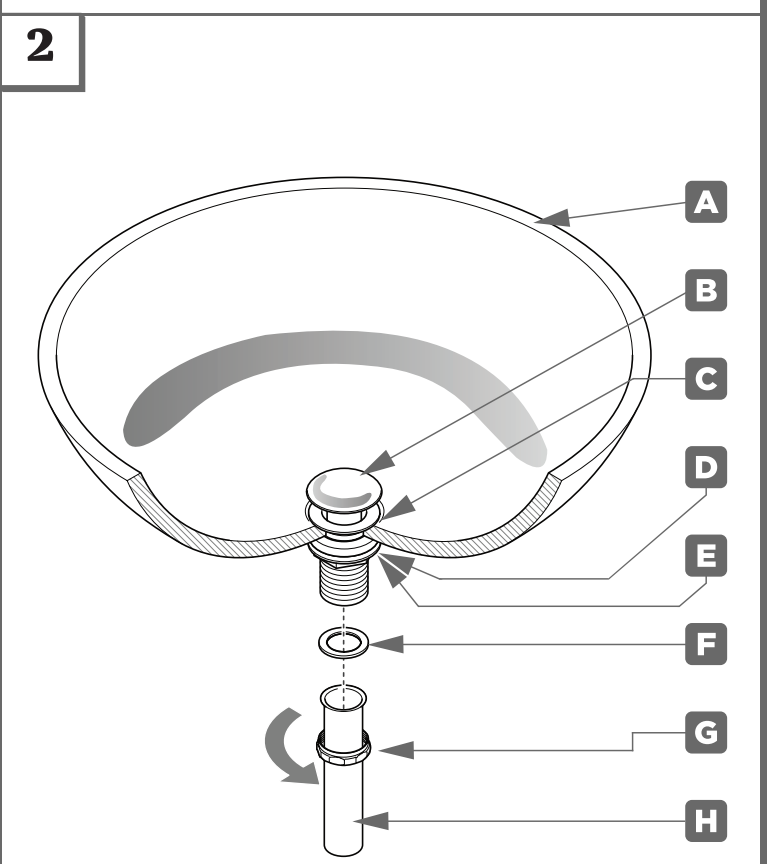

POP-UP INSTALLATION INSTRUCTIONS

PARTS LIST

kitchensource.com
1.800.667.8721