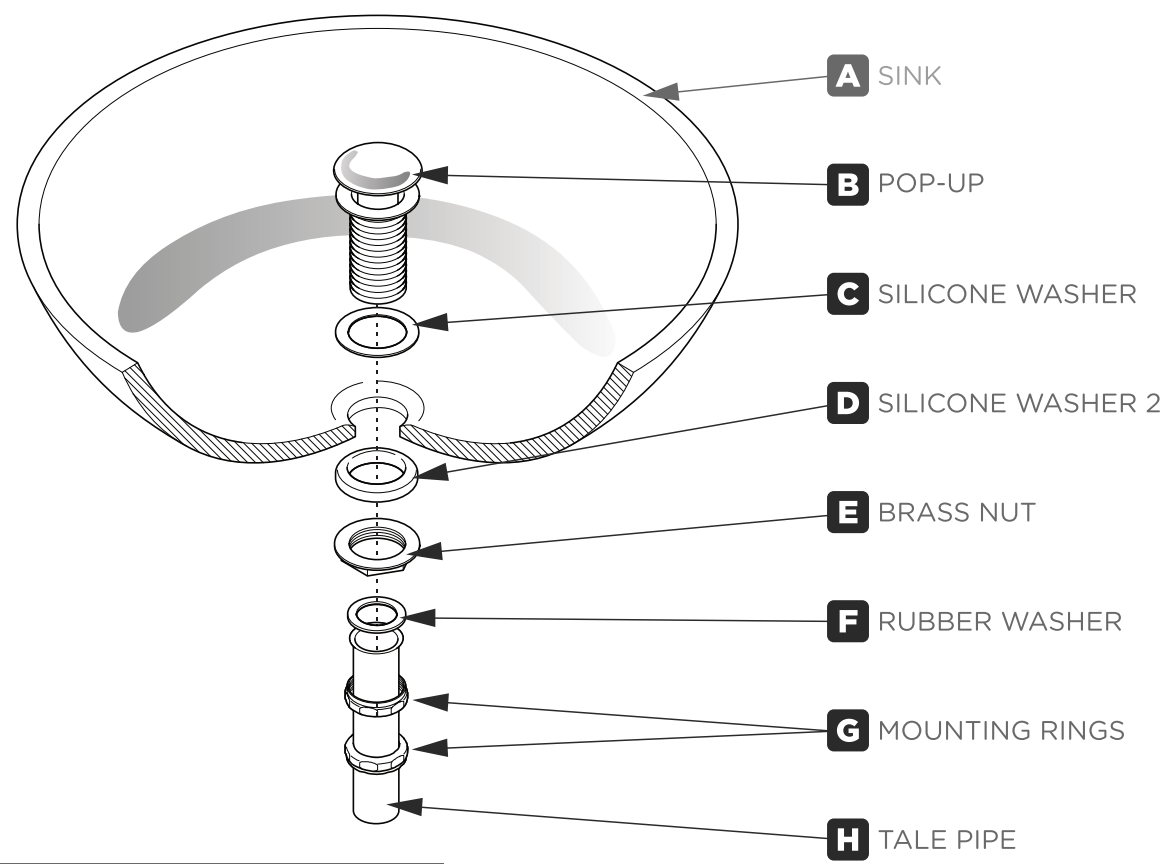

POP-UP INSTALLATION INSTRUCTIONS

PARTS LIST

kitchensource.com
1.800.667.8721