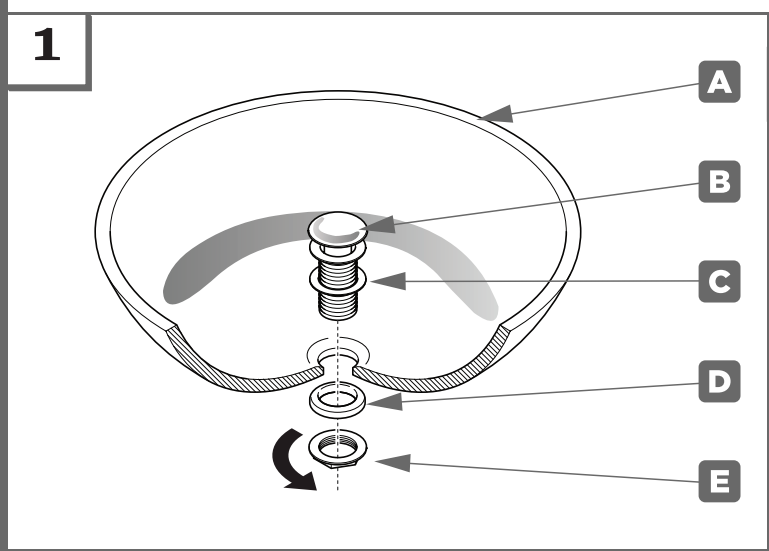

POP-UP INSTALLATION INSTRUCTIONS

PARTS LIST

kitchensource.com
1.800.667.8721