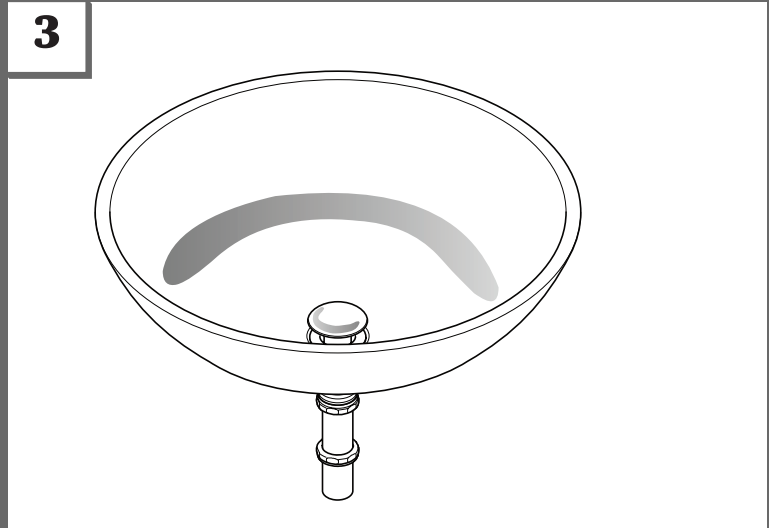

POP-UP INSTALLATION INSTRUCTIONS

PARTS LIST

kitchensource.com
1.800.667.8721