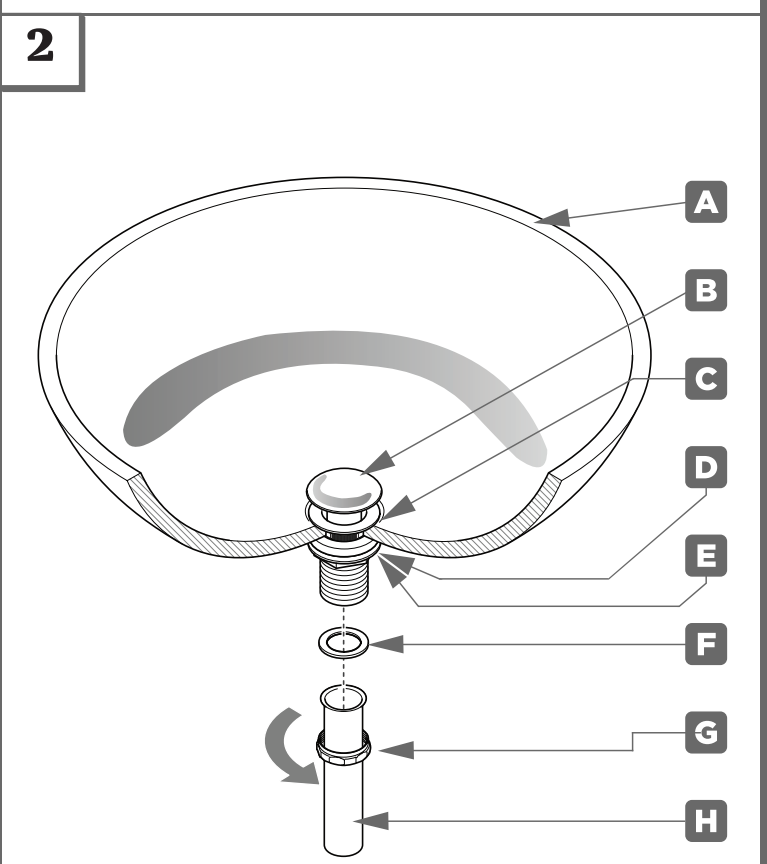

POP-UP INSTALLATION INSTRUCTIONS

PARTS LIST

kitchensource.com
1.800.667.8721