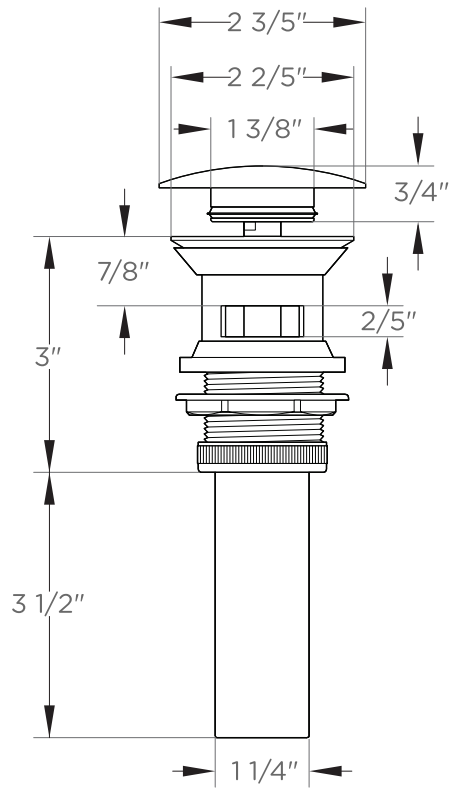

FPU1140

Pop-Up Drain with Overflow

INSTALLATION GUIDE

DIMENSIONS:

FEATURES:

- Pop-up Body with Overflow included.
- Pop-up Cap in Chrome or Brushed Nickel included.
- For sinks with Overflow.
- Solid Brass Body.
- Drain Size 1-1/4".
- Manufactured from 100% Lead-Free Brass.
- All rubber gaskets required for the installation are included with the kit.