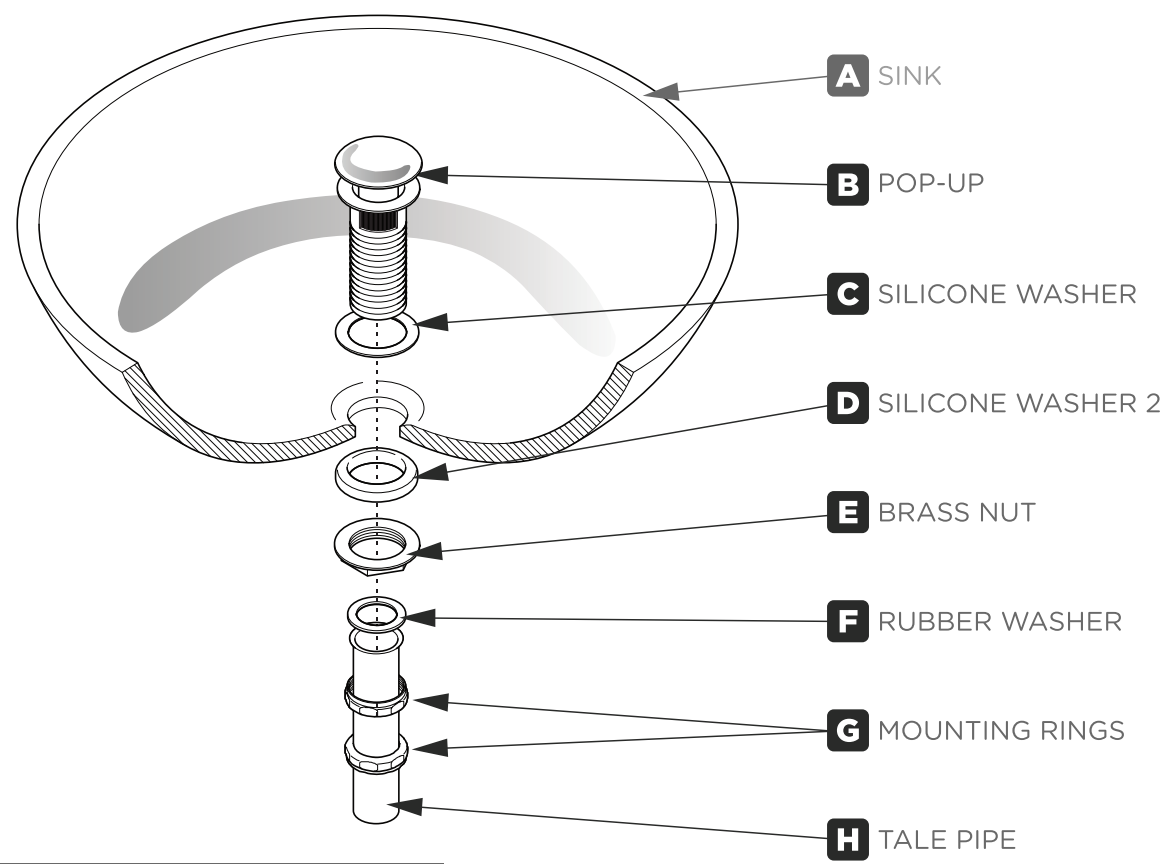

POP-UP INSTALLATION INSTRUCTIONS

PARTS LIST

kitchensource.com
1.800.667.8721