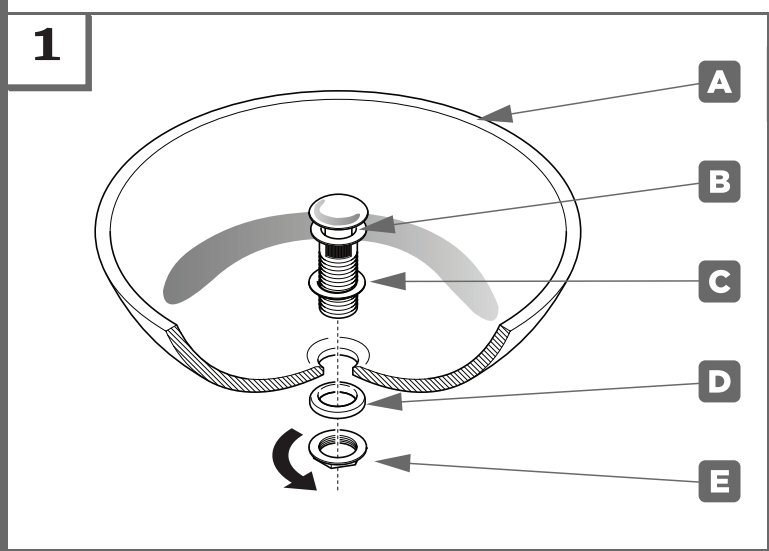

POP-UP INSTALLATION INSTRUCTIONS

PARTS LIST

kitchensource.com
1.800.667.8721