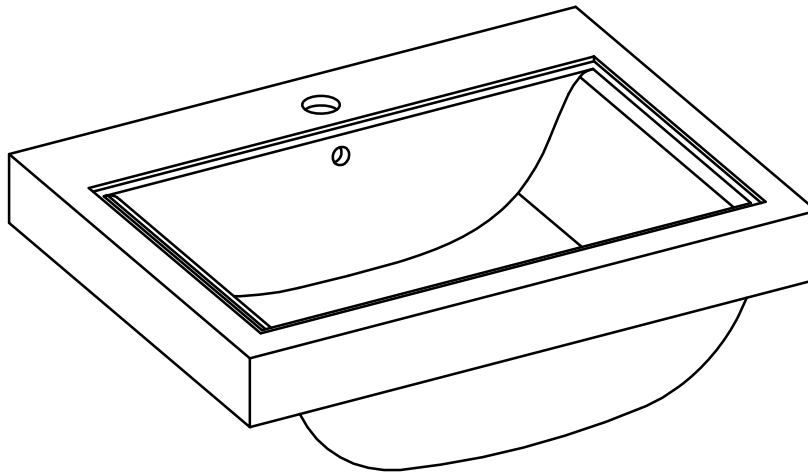

VENICE 24" CERAMIC SINK

TOP VIEW

FRONT VIEW