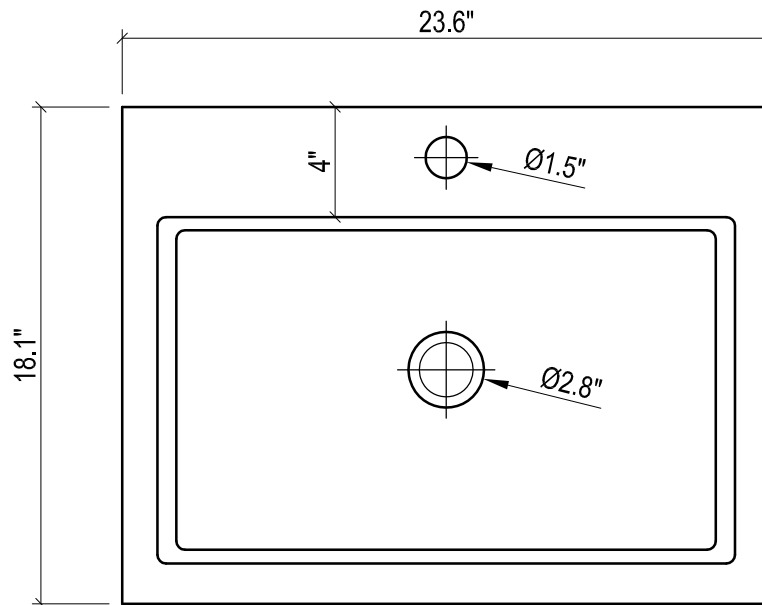

VENICE 24" CERAMIC SINK

TOP VIEW

FRONT VIEW