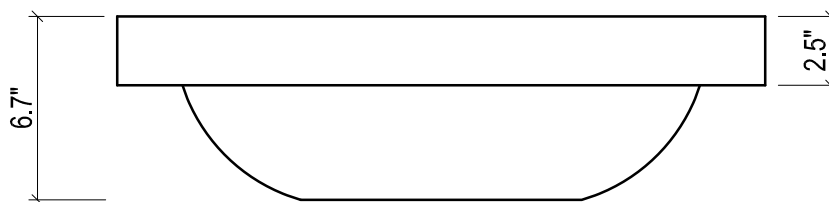

VENICE 24" CERAMIC SINK

TOP VIEW

FRONT VIEW