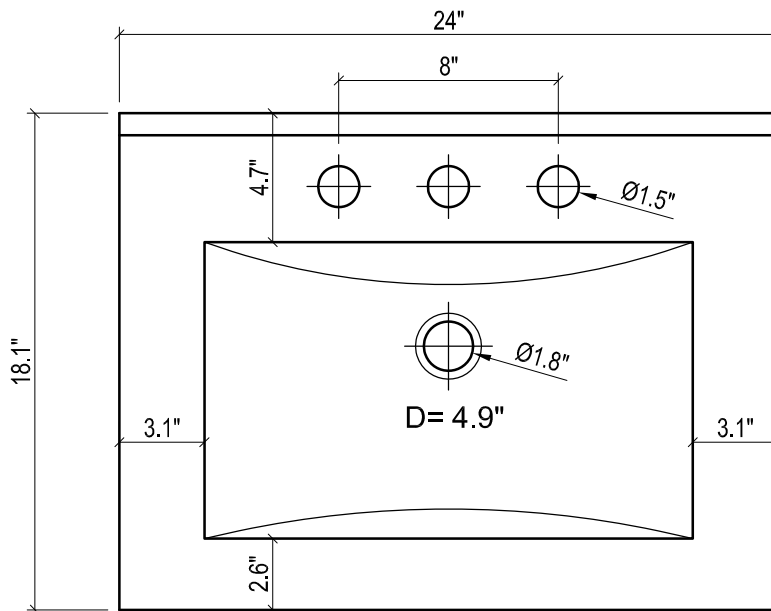

KIRA 24" CERAMIC SINK
(available in 1 hole or 8" faucet drills)

TOP VIEW

SIDE VIEW