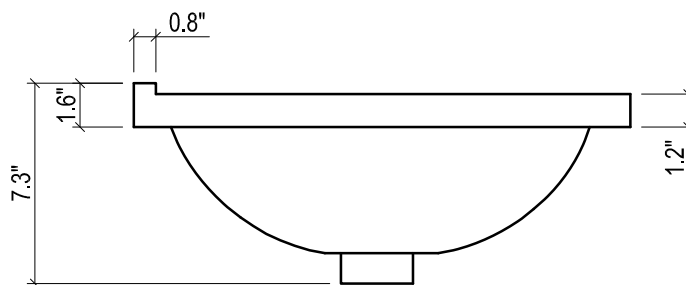

KIRA 24" CERAMIC SINK
(available in 1 hole or 8" faucet drills)

TOP VIEW

SIDE VIEW