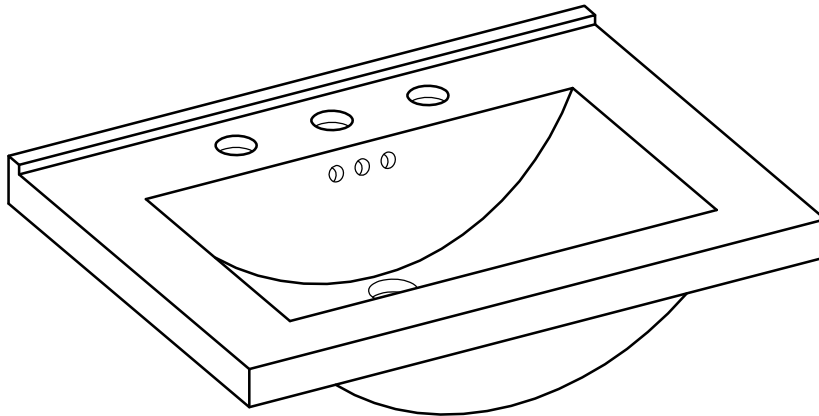

KIRA 24" CERAMIC SINK
(available in 1 hole or 8" faucet drills)

TOP VIEW

SIDE VIEW