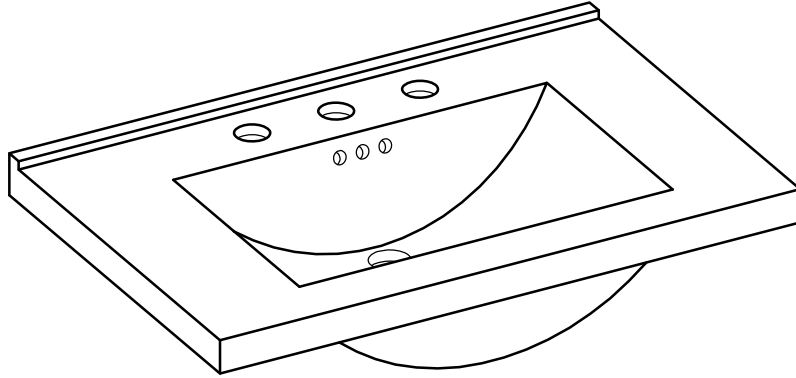

KIRA 30" CERAMIC SINK
(available in 1 hole or 8" faucet drills)

TOP VIEW

SIDE VIEW