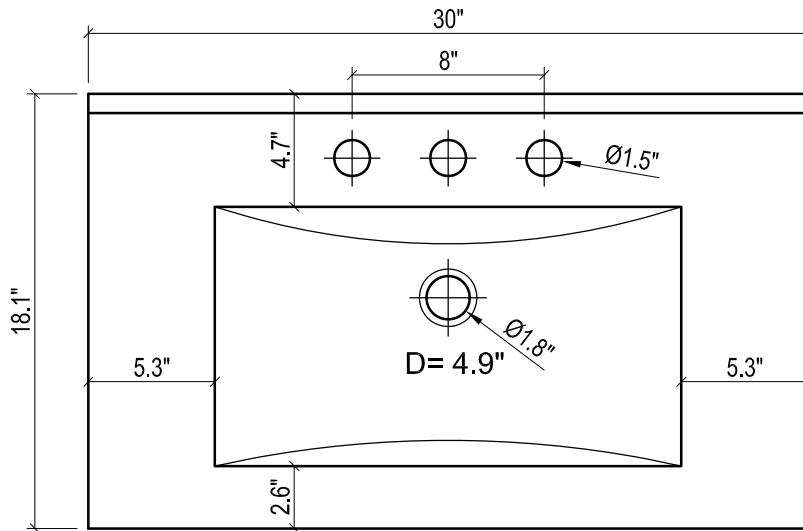

KIRA 30" CERAMIC SINK
(available in 1 hole or 8" faucet drills)

TOP VIEW

SIDE VIEW