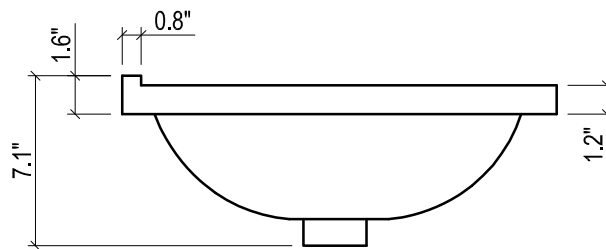

KIRA 30" CERAMIC SINK
(available in 1 hole or 8" faucet drills)

TOP VIEW

SIDE VIEW