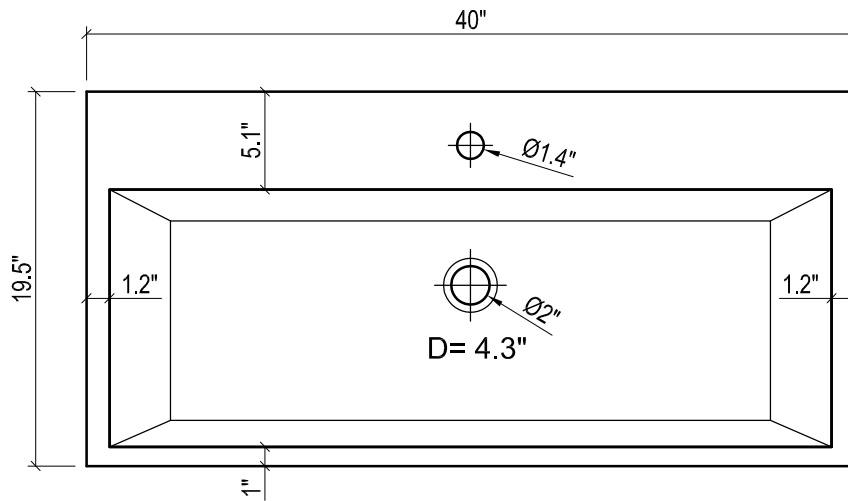

## MILANO 40" CERAMIC SINK

TOP VIEW

FRONT VIEW

BACK VIEW