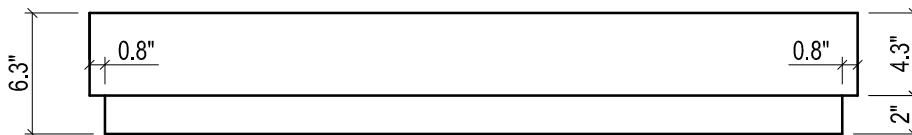

## MILANO 40" CERAMIC SINK

TOP VIEW

FRONT VIEW

BACK VIEW