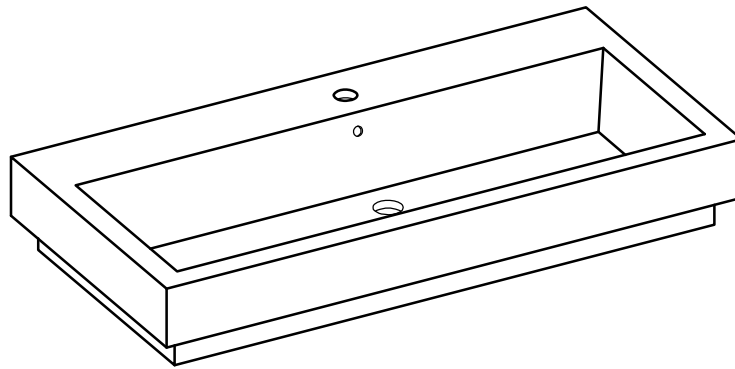

## MILANO 40" CERAMIC SINK

TOP VIEW

FRONT VIEW

BACK VIEW