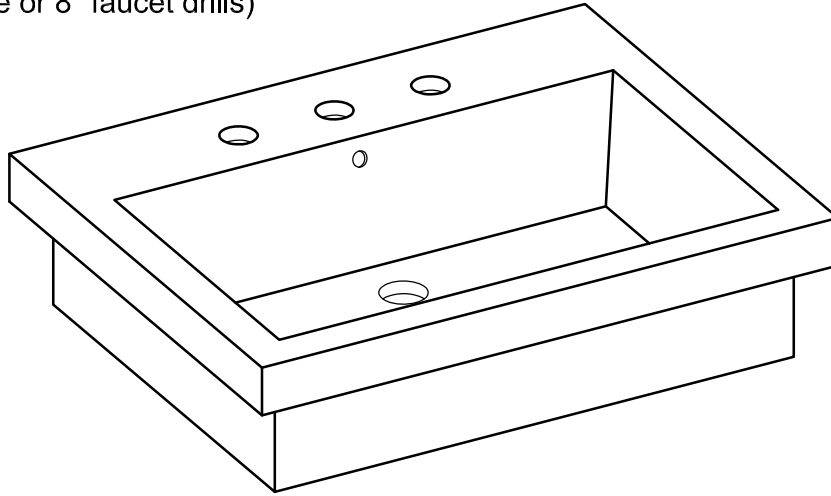

TRIBECA 24" CERAMIC SINK
(available in 1 hole or 8" faucet drills)

TOP VIEW

FRONT VIEW

BACK VIEW