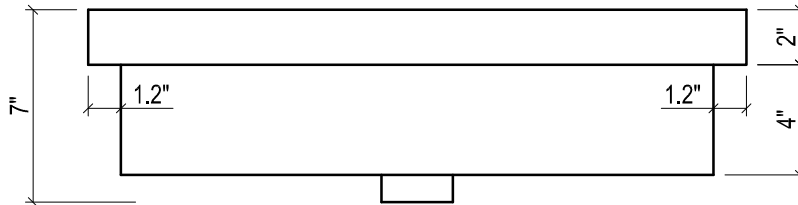

TRIBECA 24" CERAMIC SINK
(available in 1 hole or 8" faucet drills)

TOP VIEW

FRONT VIEW

BACK VIEW