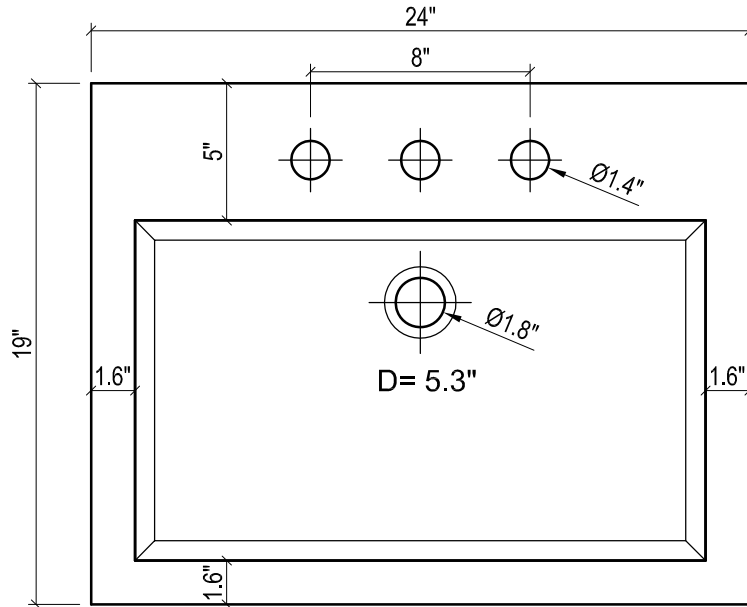

TRIBECA 24" CERAMIC SINK
(available in 1 hole or 8" faucet drills)

TOP VIEW

FRONT VIEW

BACK VIEW