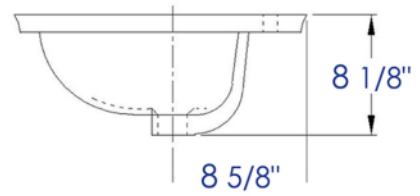

BH003

White Ceramic 32"X19" Rectangular Drop In Sink

EAGO USA

∴kitchensource.com
☎ 1.800.667.8721