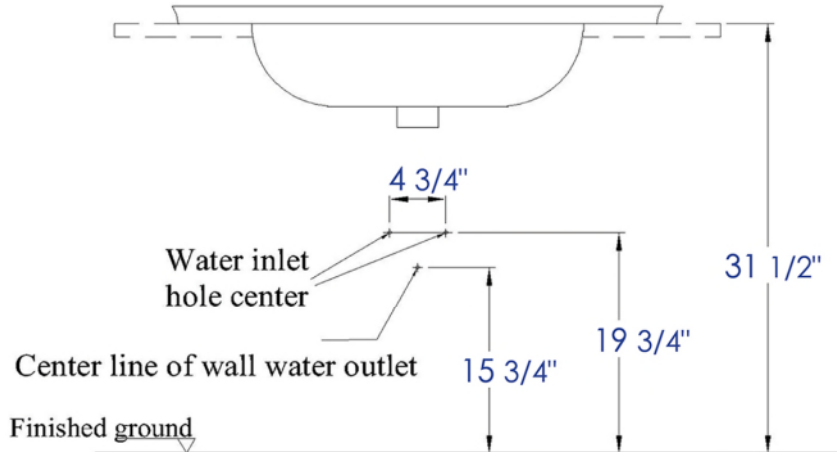

BH003

White Ceramic 32"X19" Rectangular Drop In Sink

EAGO USA

∴kitchensource.com
☎ 1.800.667.8721