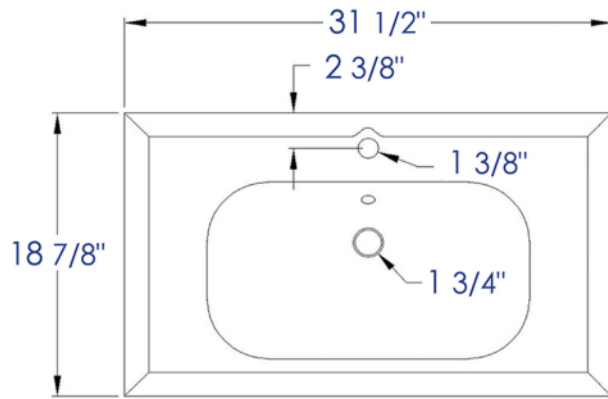

BH003

White Ceramic 32"X19" Rectangular Drop In Sink

EAGO USA

∴kitchensource.com
☎ 1.800.667.8721