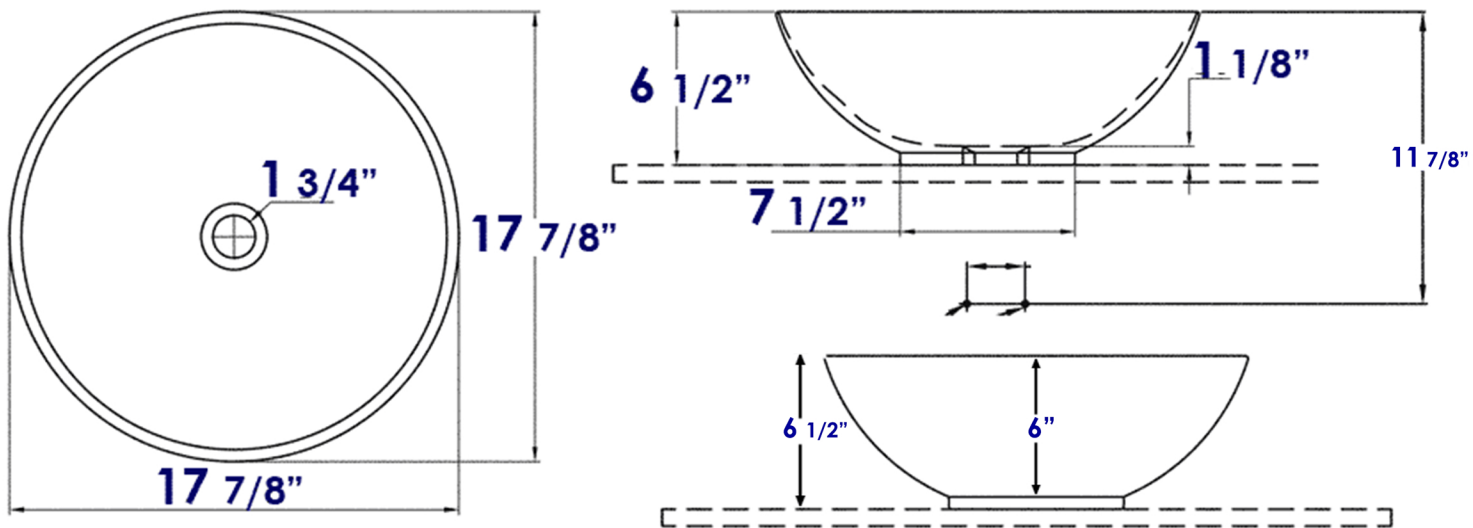

BA351

18" Round Ceramic Above Mount Bathroom Basin
Vessel Sink

EAGO USA

∴kitchensource.com
☎ 1.800.667.8721