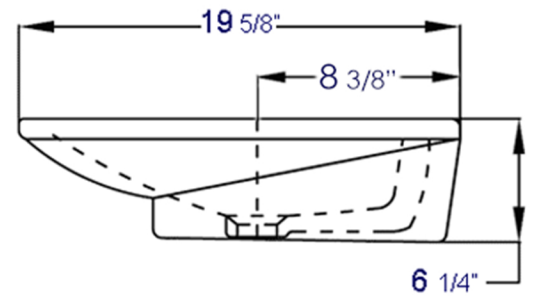

**BA142**

28" Rectangular Porcelain Bathroom Vessel Sink  
With Single Hole

**EAGO** USA

**∴kitchensource.com**  
☎ 1.800.667.8721