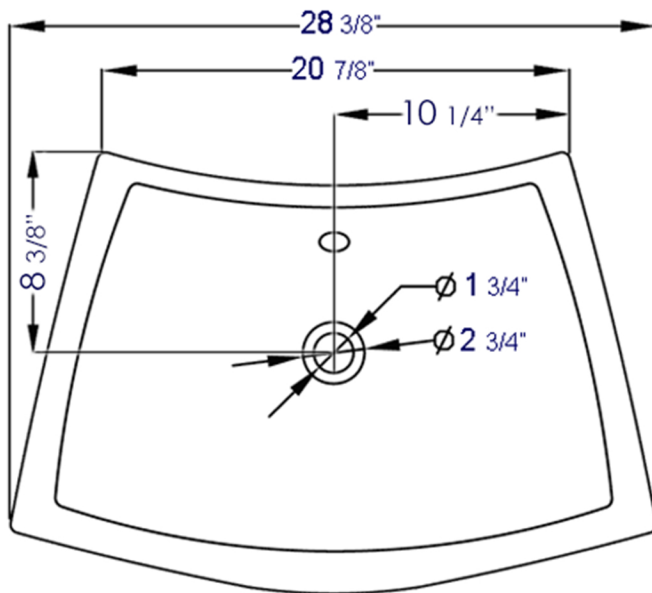

**BA142**

28" Rectangular Porcelain Bathroom Vessel Sink  
With Single Hole

**EAGO** USA

**∴kitchensource.com**  
☎ 1.800.667.8721