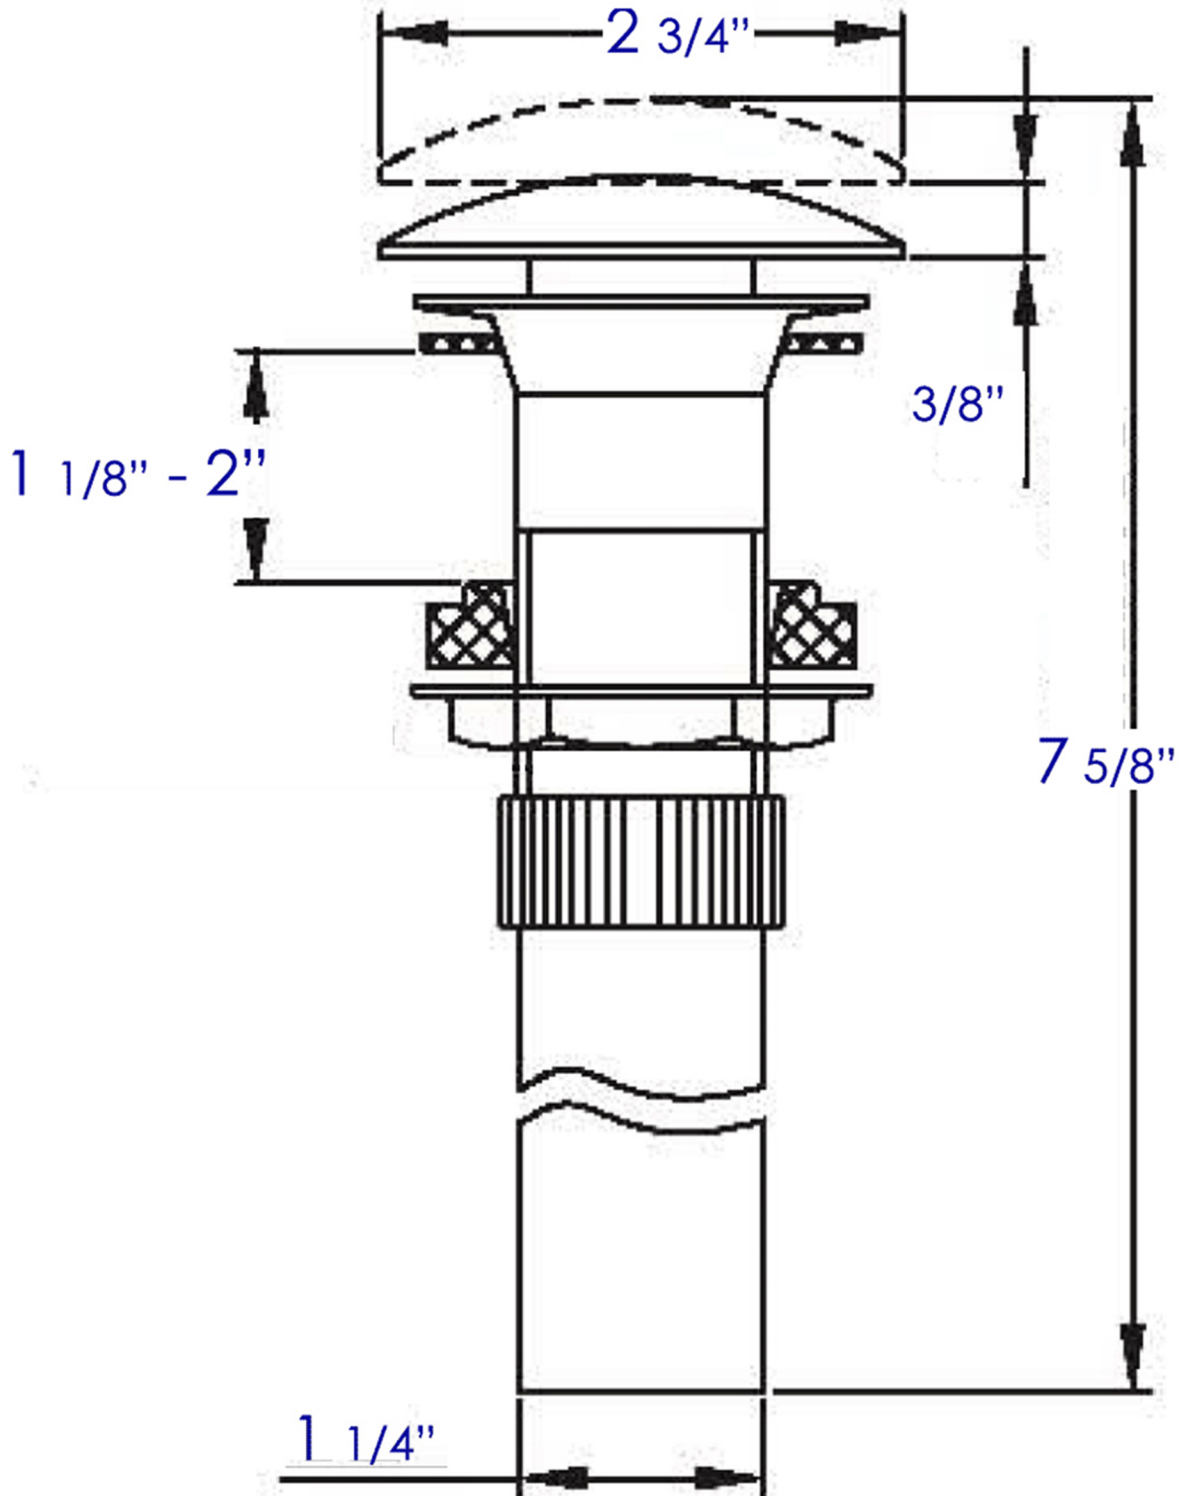

AB9055

Pop Up Drain for Bathroom Sink without Overflow

∴kitchensource.com
☎ 1.800.667.8721