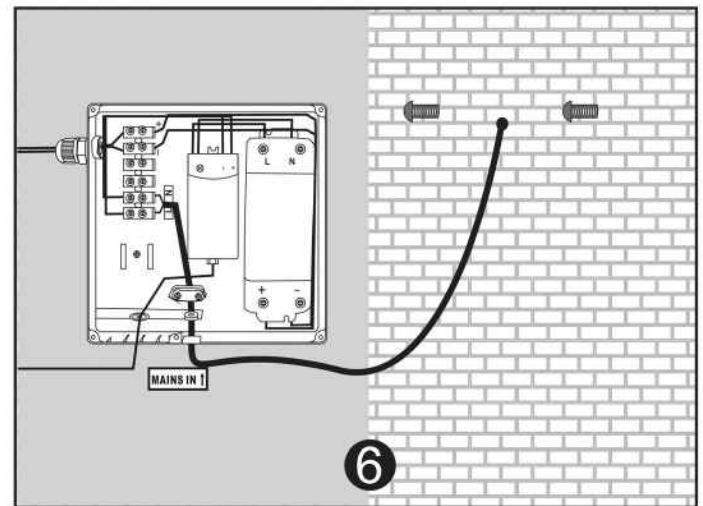

Dawn®

Kitchen & Bath Products, Inc.

DLEDL36 Installation Instructions

LED Back Light Mirror (IR Sensor)
Matte Aluminum Frame
31-1/2" x 1-3/16" x 23-5/8"

IMPORTANT: Recommended for professional installers only. The installer maintains responsibility for installing the product safely and correctly.