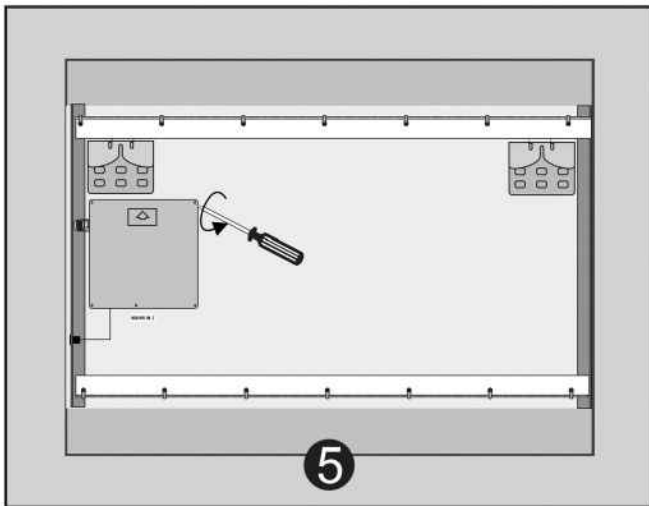

Dawn®

Kitchen & Bath Products, Inc.

DLEDL36 Installation Instructions

LED Back Light Mirror (IR Sensor)
Matte Aluminum Frame
31-1/2" x 1-3/16" x 23-5/8"

IMPORTANT: Recommended for professional installers only. The installer maintains responsibility for installing the product safely and correctly.