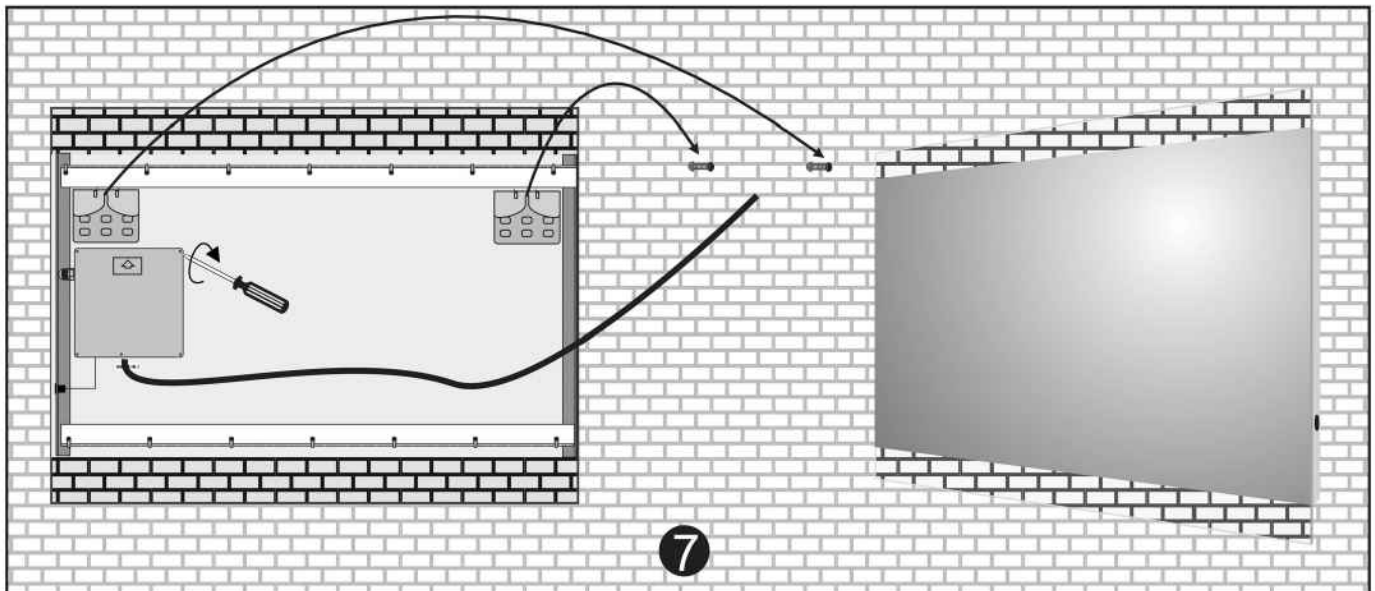

Dawn®

Kitchen & Bath Products, Inc.

DLEDL36 Installation Instructions

LED Back Light Mirror (IR Sensor)
Matte Aluminum Frame
31-1/2" x 1-3/16" x 23-5/8"

IMPORTANT: Recommended for professional installers only. The installer maintains responsibility for installing the product safely and correctly.