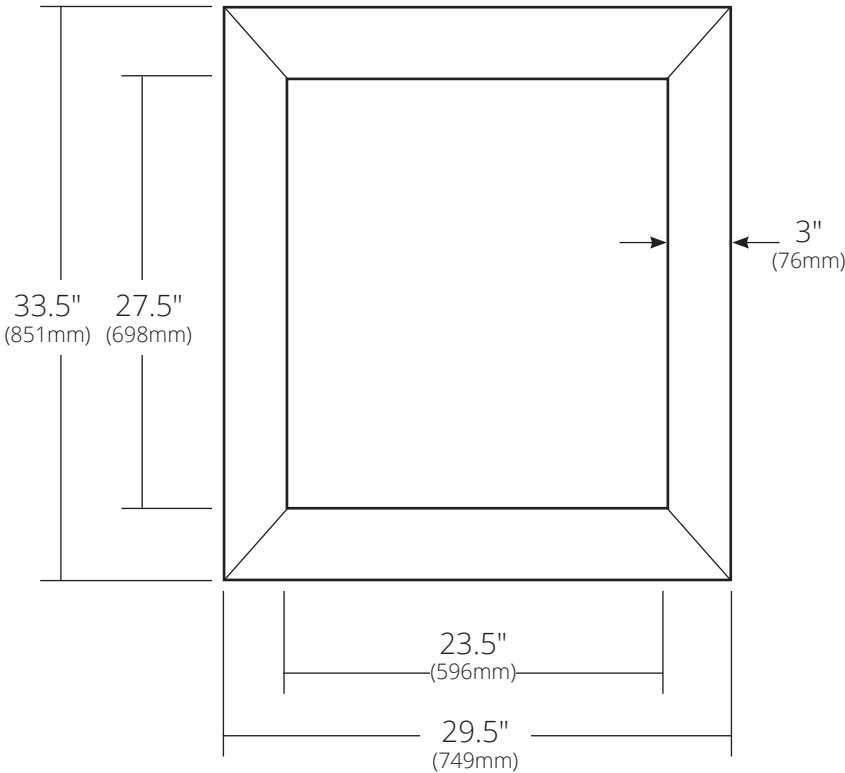

*SPECIFICATIONS*

**PORTOLA LARGE MIRROR**

*NativeStone® Collection*

NSMR3430-A Ash  
NSMR3430-S Slate  
NSMR3430-P Pearl  
NSMR3430-E Earth

**PRODUCT DETAILS**

- 29.5" x 33.5" x 1.75" (749mm x 851mm x 44mm)
- Sealed with impermeable nano sealer
- Handcrafted from sustainable NativeStone
- Tapered frame

**INSTALLATION**

- Vertical or Horizontal
- Mounting mechanism included (*wire*)

**IMPORTANT**

Due to the handcrafted nature of this product, it will vary in finish, texture, and other details. Dimensions may vary up to .25" (6mm).