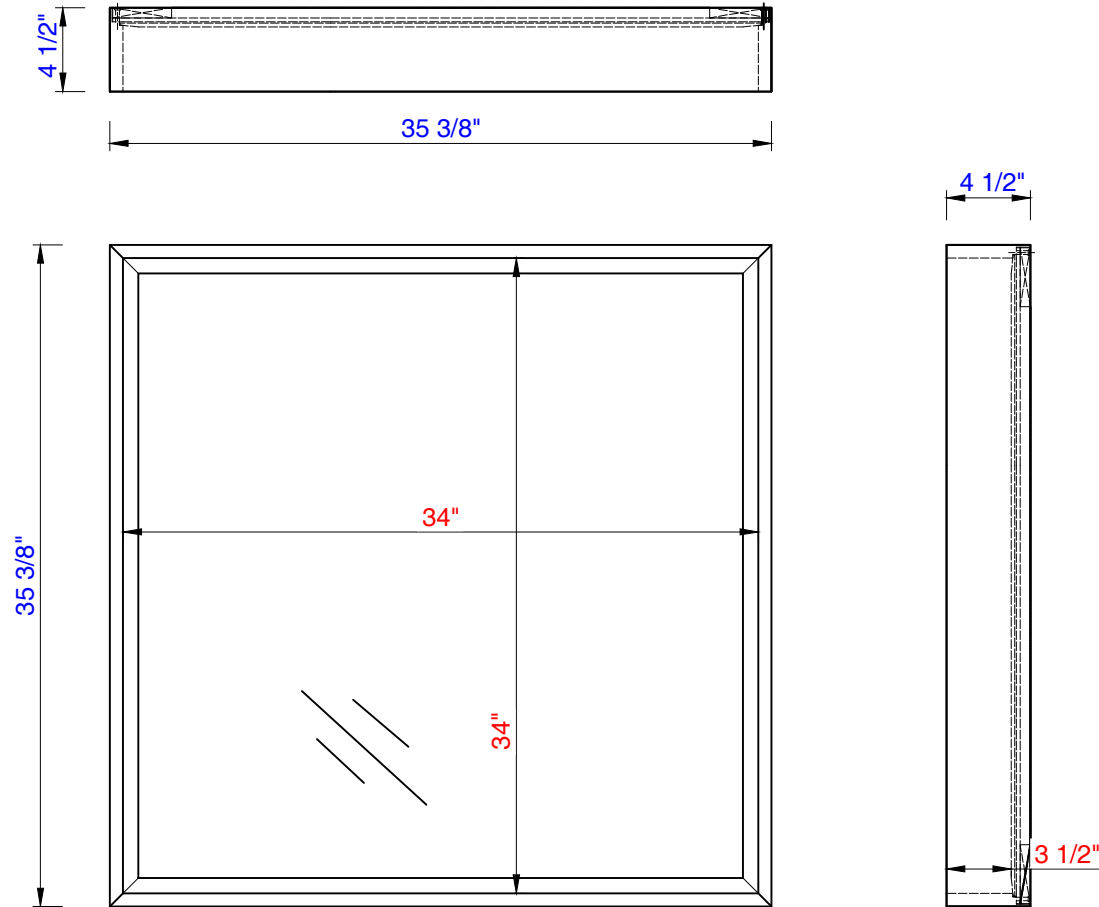

35.4"

Item Number:
803-M35.4-GW
803-M35.4-MGG
803-M35.4-NTA
803-M35.4-WLT

JAMES MARTIN

VANITIES™

Milan Series 35.4"
Rectangular Cube Mirror
Diagrams with Dimensions
page 01 of 01

900mm

Item Number:
803-M35.4-GW
803-M35.4-MGG
803-M35.4-NTA
803-M35.4-WLT

JAMES MARTIN

VANITIES™

Milan Series 900mm
Rectangular Cube Mirror
Diagrams with Dimensions
page 01 of 01