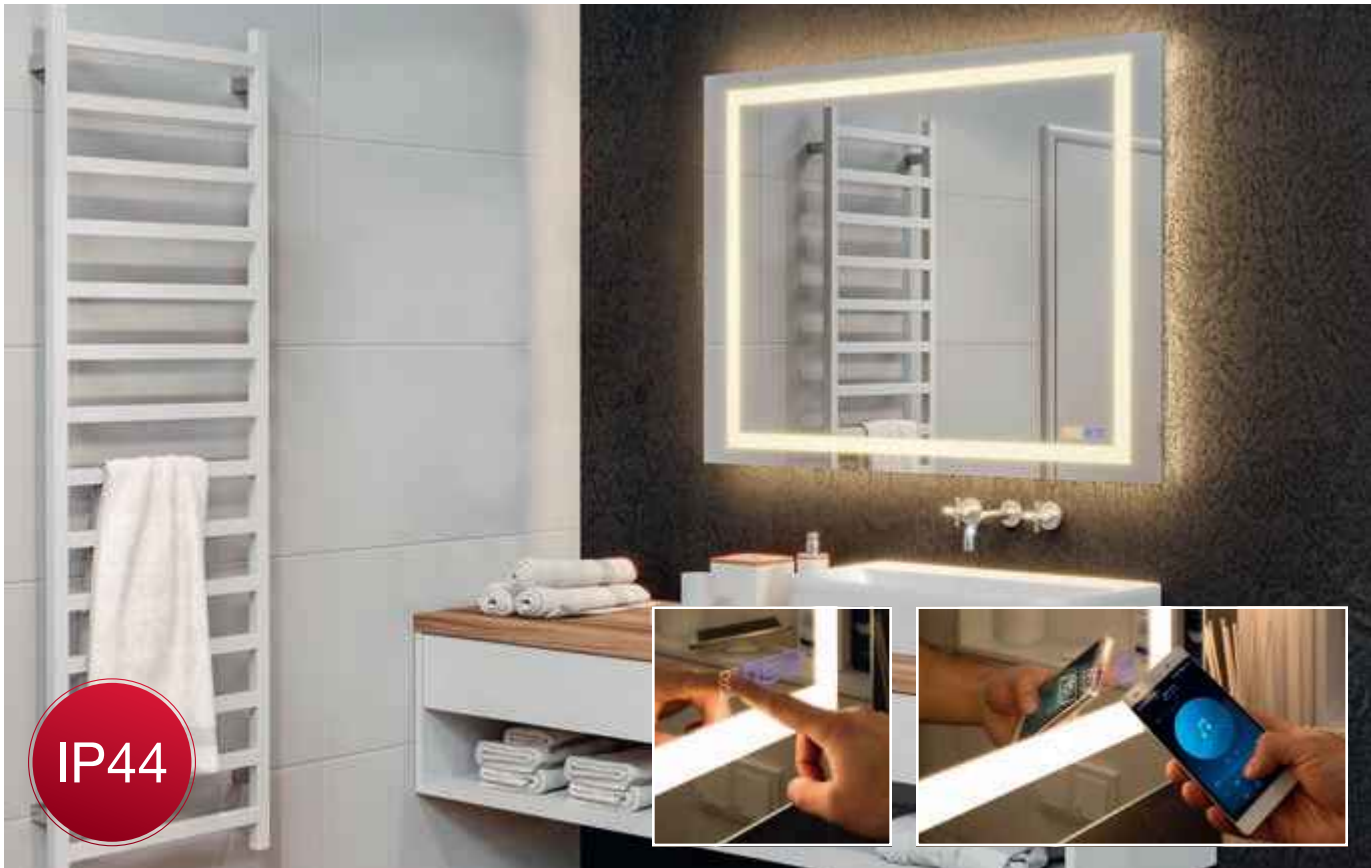

# BATH FIXTURES

## HÄFELE MULTI-FUNCTIONAL BATHROOM MIRROR

**IP44**

- > Lighting at front color temperature: 2700 / 4000 K  
Color rendering index: >90  
Memory function for previously selected color temperature
- > Background lighting color temperature: 2700 K  
Color rendering index: >90
- > Nominal voltage DC 12 V
- > Input voltage 100–240 V; 50–60 Hz
- > Designer touch switch stand-by: Blue  
Operation: Warm white
- > Demister stand-by after 45 min.
- > Sound system Bluetooth® sound transducer, password: 0000

- > Make-up lighting, mood lighting, demister to prevent the mirror from steaming up and a sound system in one product
- > Pre-configured mirror unit is easy to install
- > Can be mounted vertically or horizontally
- > Integrated touch switch on mirror surface allows for easy cleaning

Touch Control Icons:

Item No.	983.19.510	983.19.520	983.19.530
<b>SRP</b>	<b>\$1,625.00</b>	<b>\$1,850.00</b>	<b>\$2,075.00</b>
W x H x D	900 x 600 x 54 (35 7/16" x 23 5/8" x 2 1/8")	900 x 900 x 54 (35 7/16" x 35 7/16" x 2 1/8")	1200 x 900 x 54 (47 1/4" x 35 7/16" x 2 1/8")
Lumen	1080	1300	1560
Wattage	95	102	111
Material	Mirror: Glass; LED Profile: Aluminum		
Supplied with	Drilling template, Connection lead with 90° AC plug, Z-bracket and mounting material		
<b>Note</b>	The mirror is equipped with built-in LED lights that cannot be replaced. LED lights energy efficiency: Class A		