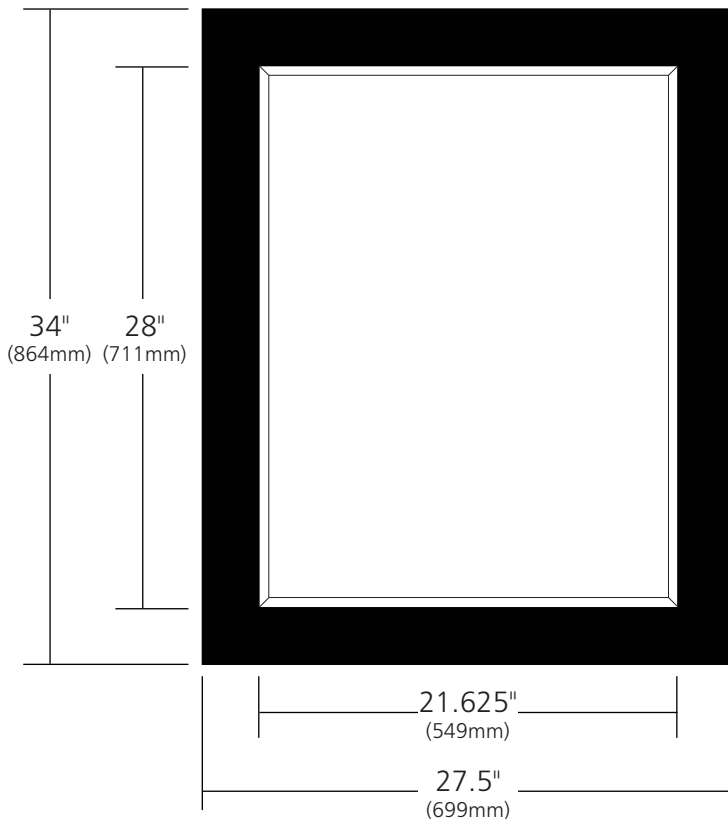

SPECIFICATIONS

CUZCO MIRROR

Cuzco Collection

MR608

PRODUCT DETAILS

- 27.5" x 34" OD (699mm x 864mm)
- Wrought iron in black finish
- Beveled glass

INSTALLATION

- Vertical or Horizontal
- Tabs for hanging integrated into back of frame

COORDINATING PRODUCTS

- Cuzco Vanity Collection

IMPORTANT

Due to the handcrafted nature of this product, dimensions may vary up to 1/2" (13mm).

SIDE VIEW